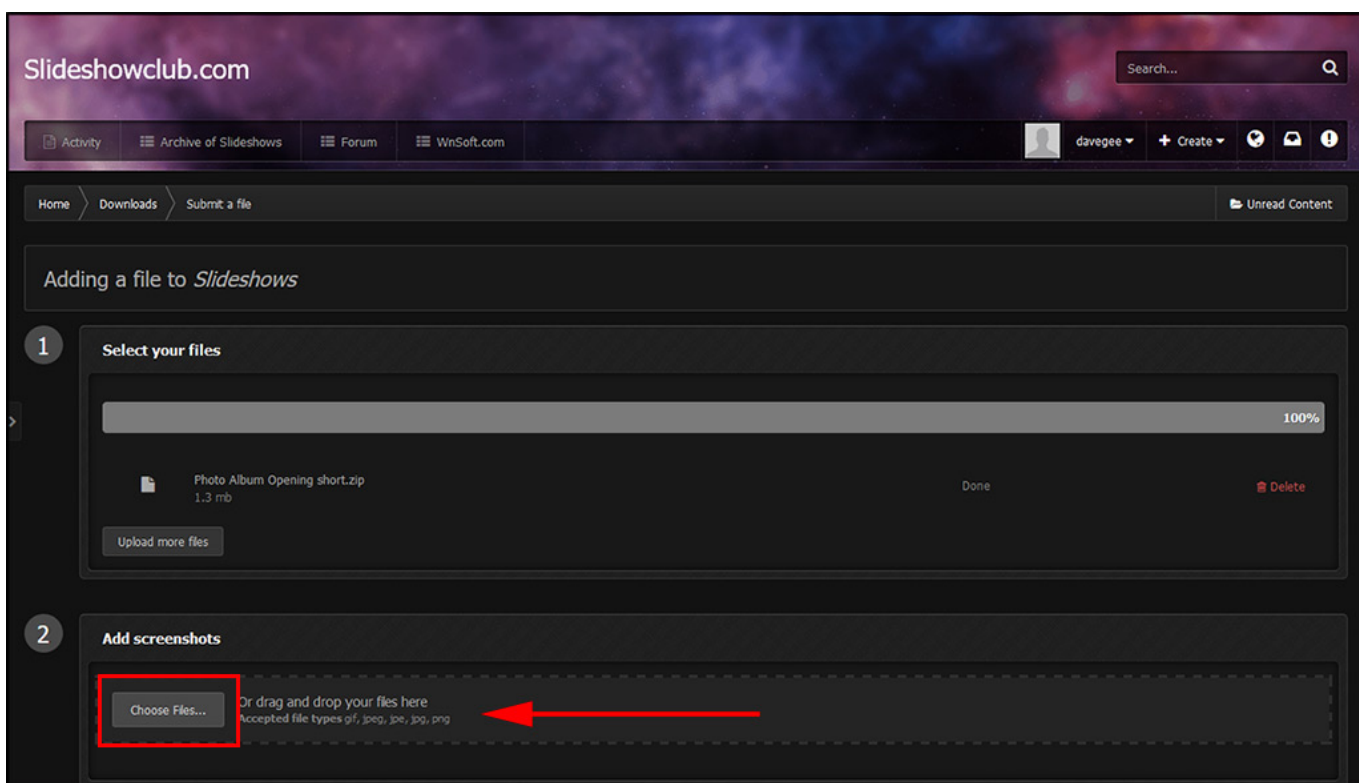

- Add a Screen Shot for a Thumbnail