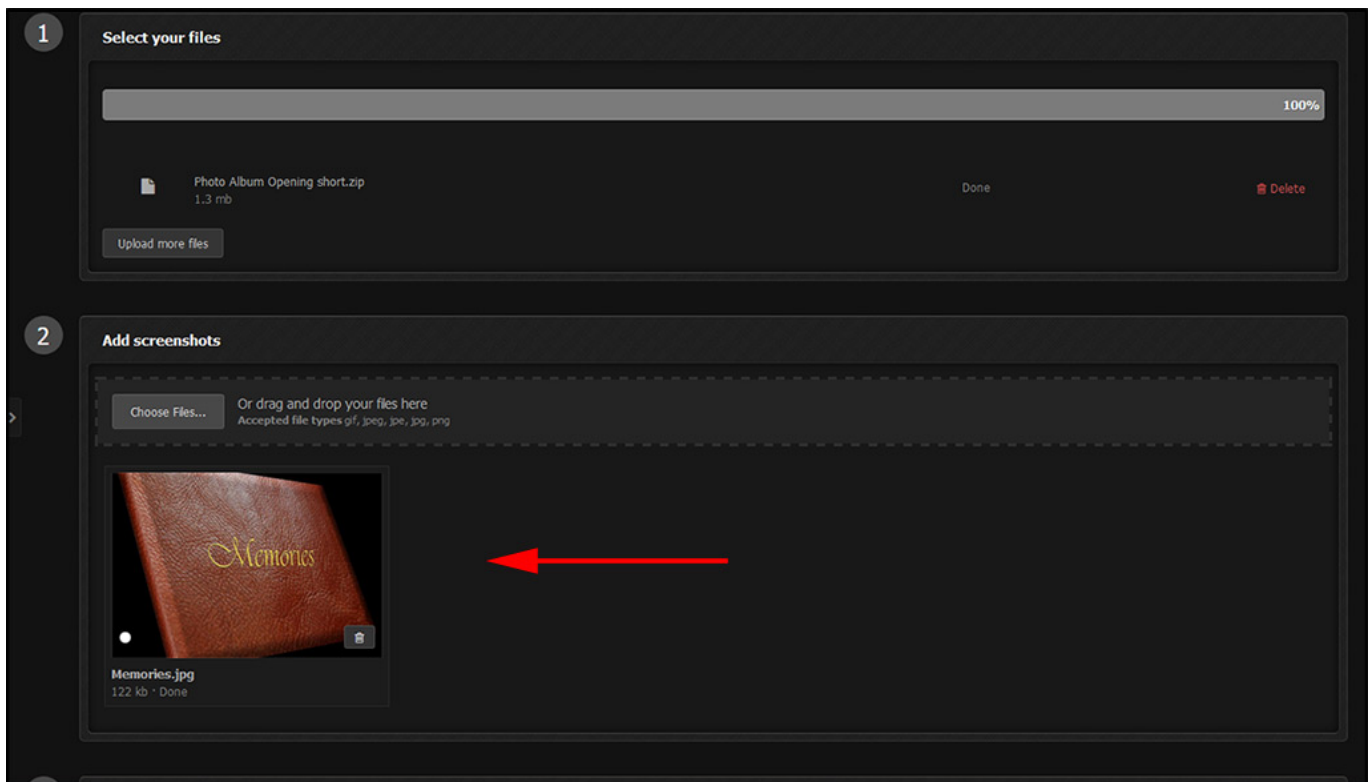

- Fill in the details
- Save and Submit