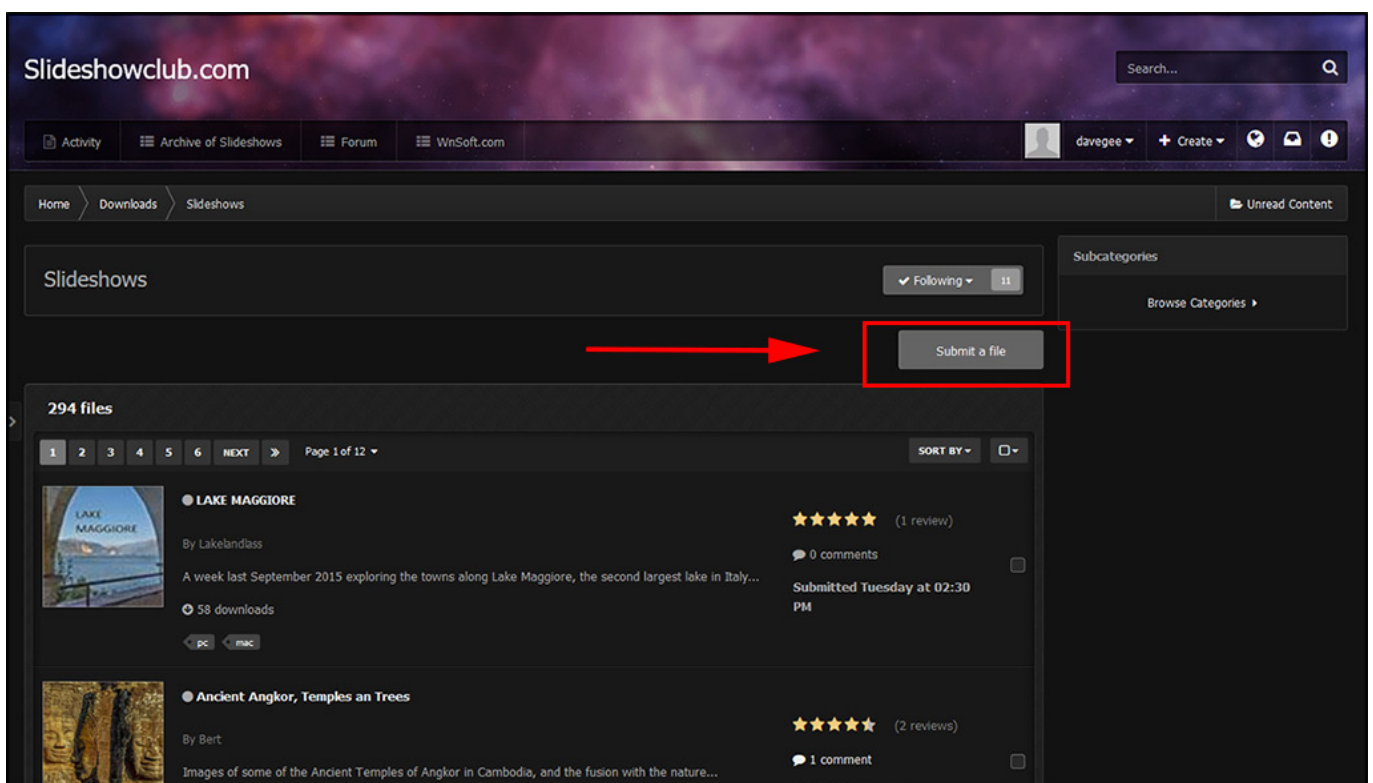

Slideshowclub

Slideshowclub

Slideshowclub.Com is a free online community where registered members can publish their own slideshows created with PicturesToExe (PTE). In addition to registered members, visitors may download presentations, utilities, demos, tutorials and other materials covering a wide range to topics.

- Sign in
- The "Theme" can be changed in the bottom Left Corner of the Page
- Click on Submit a File

- Choose Slideshow or Demo etc from the Dropdown Menu
- Click on Continue

- Click on Choose File(s)

- Wait until the File has Uploaded - large files take a Long Time
- Add another file if required