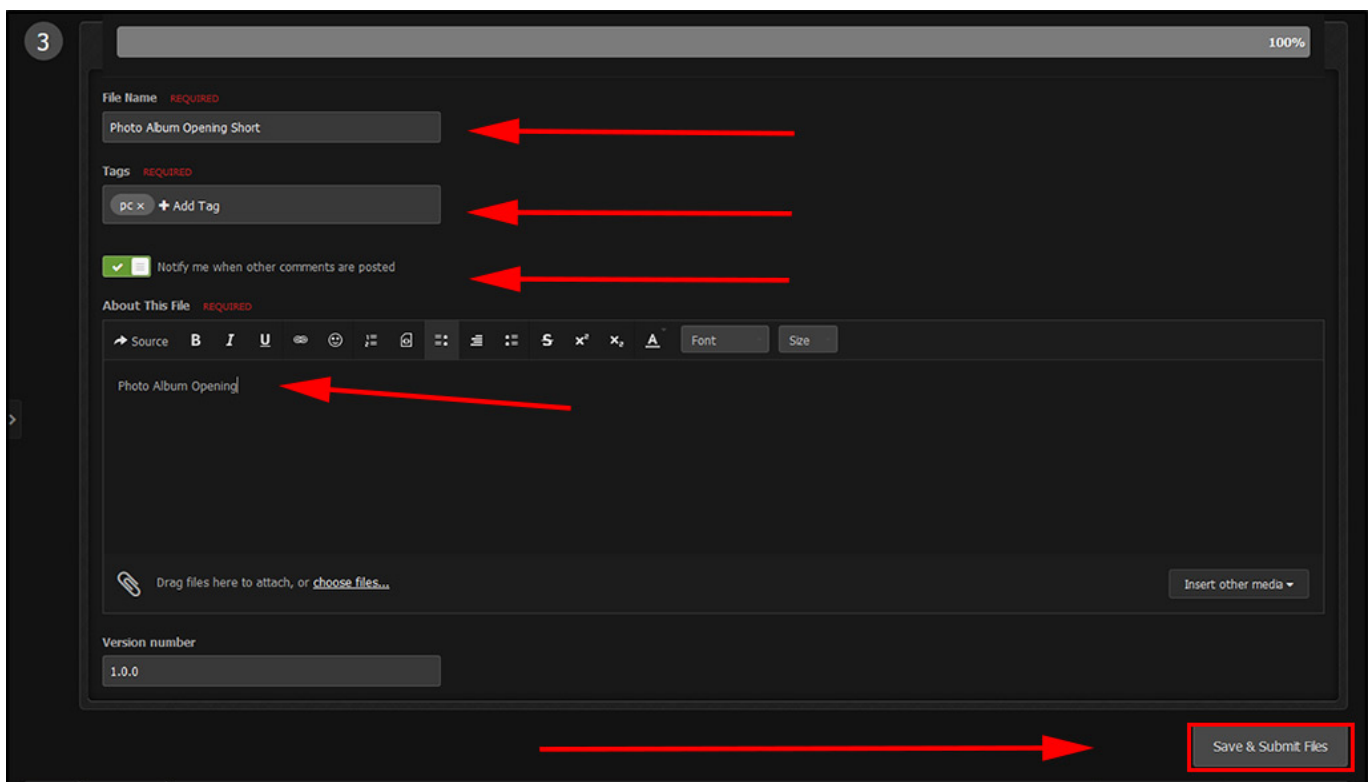

- Wait for Authorization before posting Links in the Forum etc.