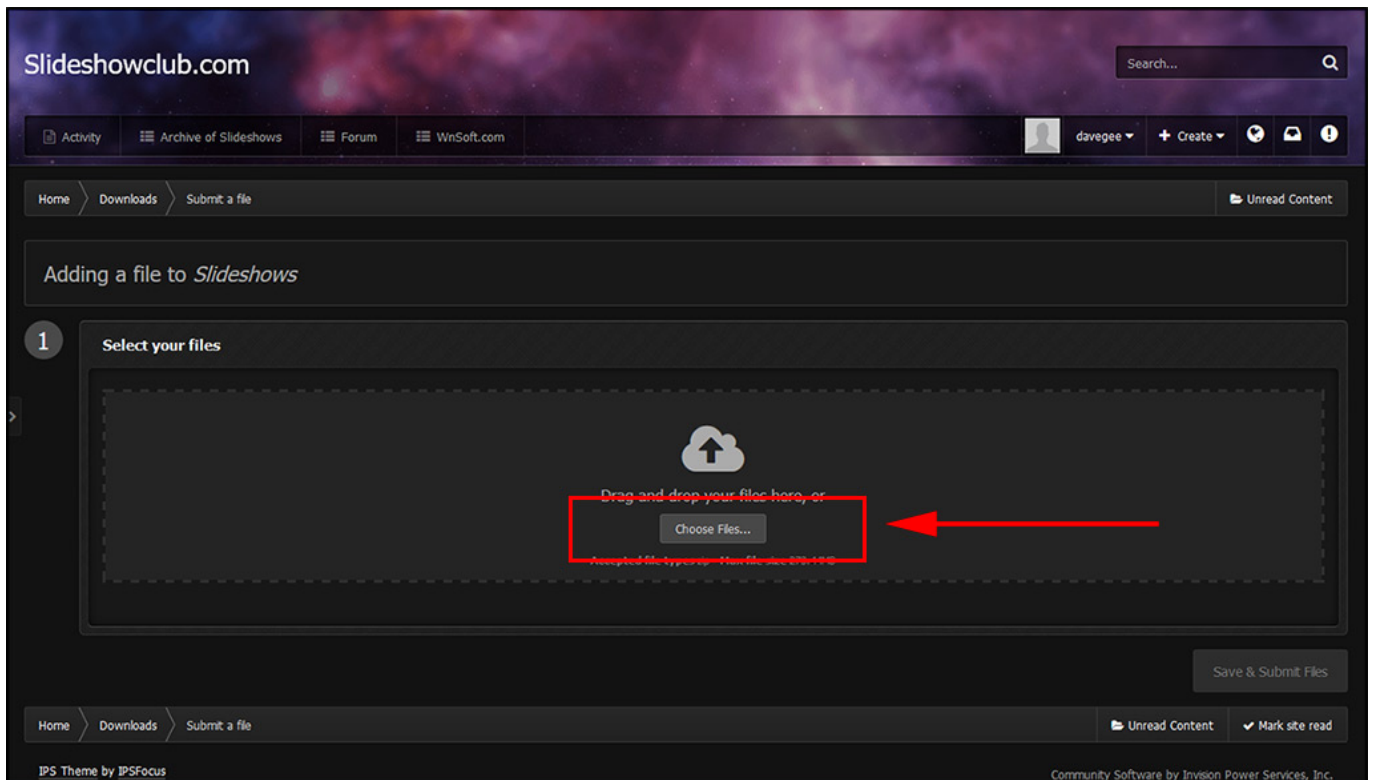

Slideshowclub

Slideshowclub

Slideshowclub.Com is a free online community where registered members can publish their own slideshows created with PicturesToExe (PTE). In addition to registered members, visitors may download presentations, utilities, demos, tutorials and other materials covering a wide range to topics.

- Sign in
- The "Theme" can be changed in the bottom Left Corner of the Page
- Click on Submit a File

- Choose Slideshow or Demo etc from the Dropdown Menu
- Click on Continue

- Click on Choose File(s)

- Wait until the File has Uploaded - large files take a Long Time
- Add another file if required