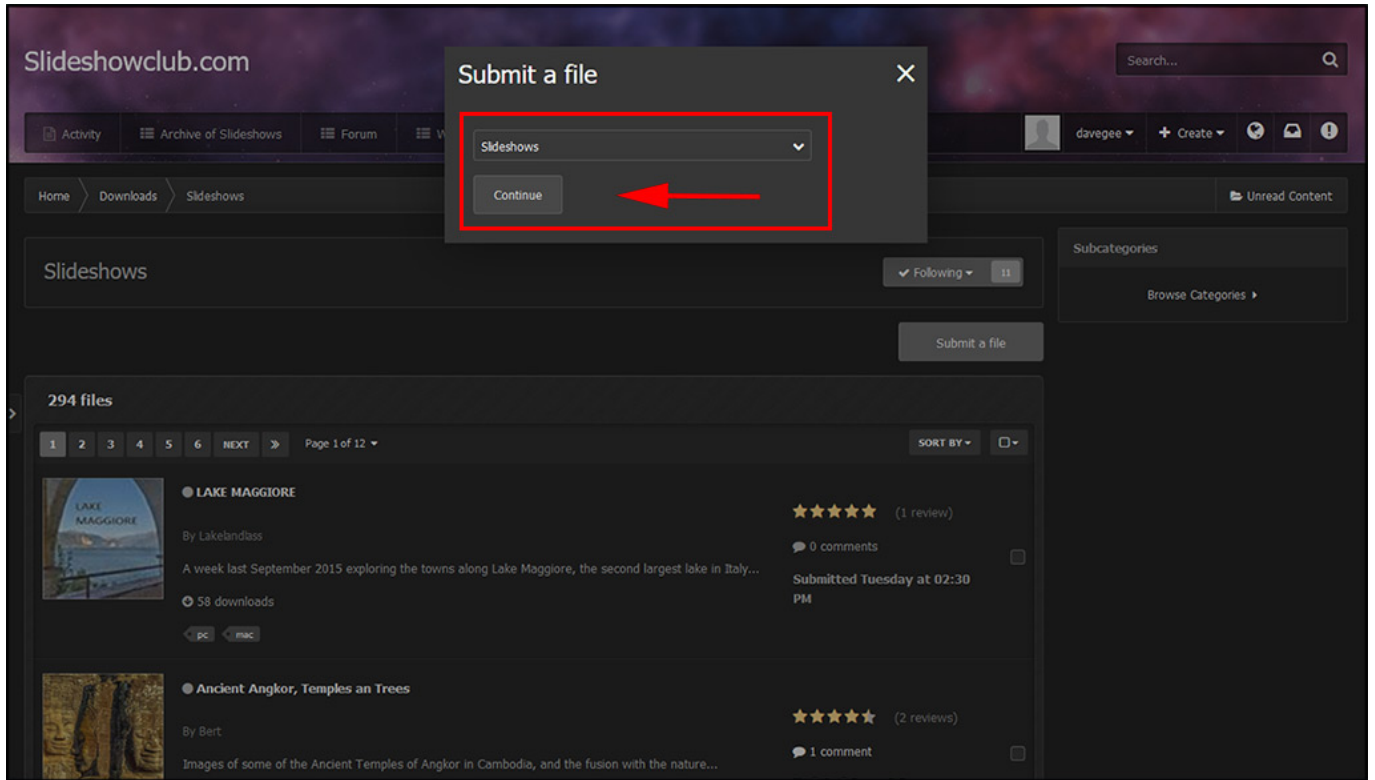

Slideshowclub

Slideshowclub

Slideshowclub.Com is a free online community where registered members can publish their own slideshows created with PicturesToExe (PTE). In addition to registered members, visitors may download presentations, utilities, demos, tutorials and other materials covering a wide range to topics.

- Sign in
- The "Theme" can be changed in the bottom Left Corner of the Page
- Click on Submit a File

- Choose Slideshow or Demo etc from the Dropdown Menu
- Click on Continue

- Click on Choose File(s)

- Wait until the File has Uploaded - large files take a Long Time
- Add another file if required