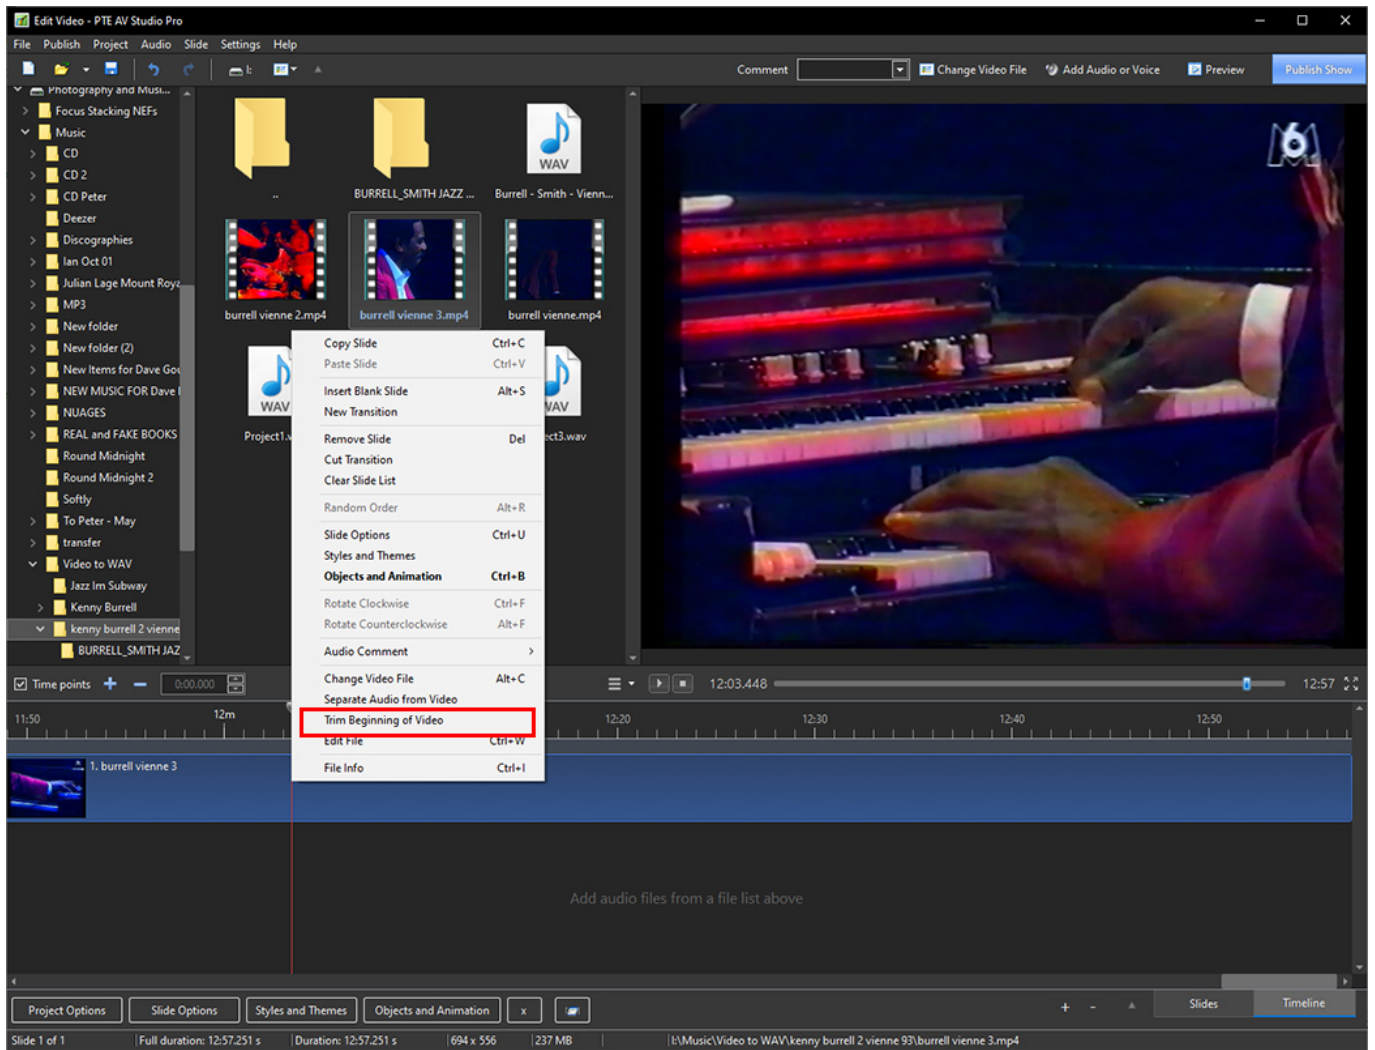

Edit a Video

Trimming the Start and End of a Video Clip

The Tools

In Objects and Animation:

In the Timeline:

From:
<https://docs.pteastudio.com/> - PTE AV Studio

Permanent link:
https://docs.pteastudio.com/en-us/10.0/how_to_v10/edit_video?rev=1648042245