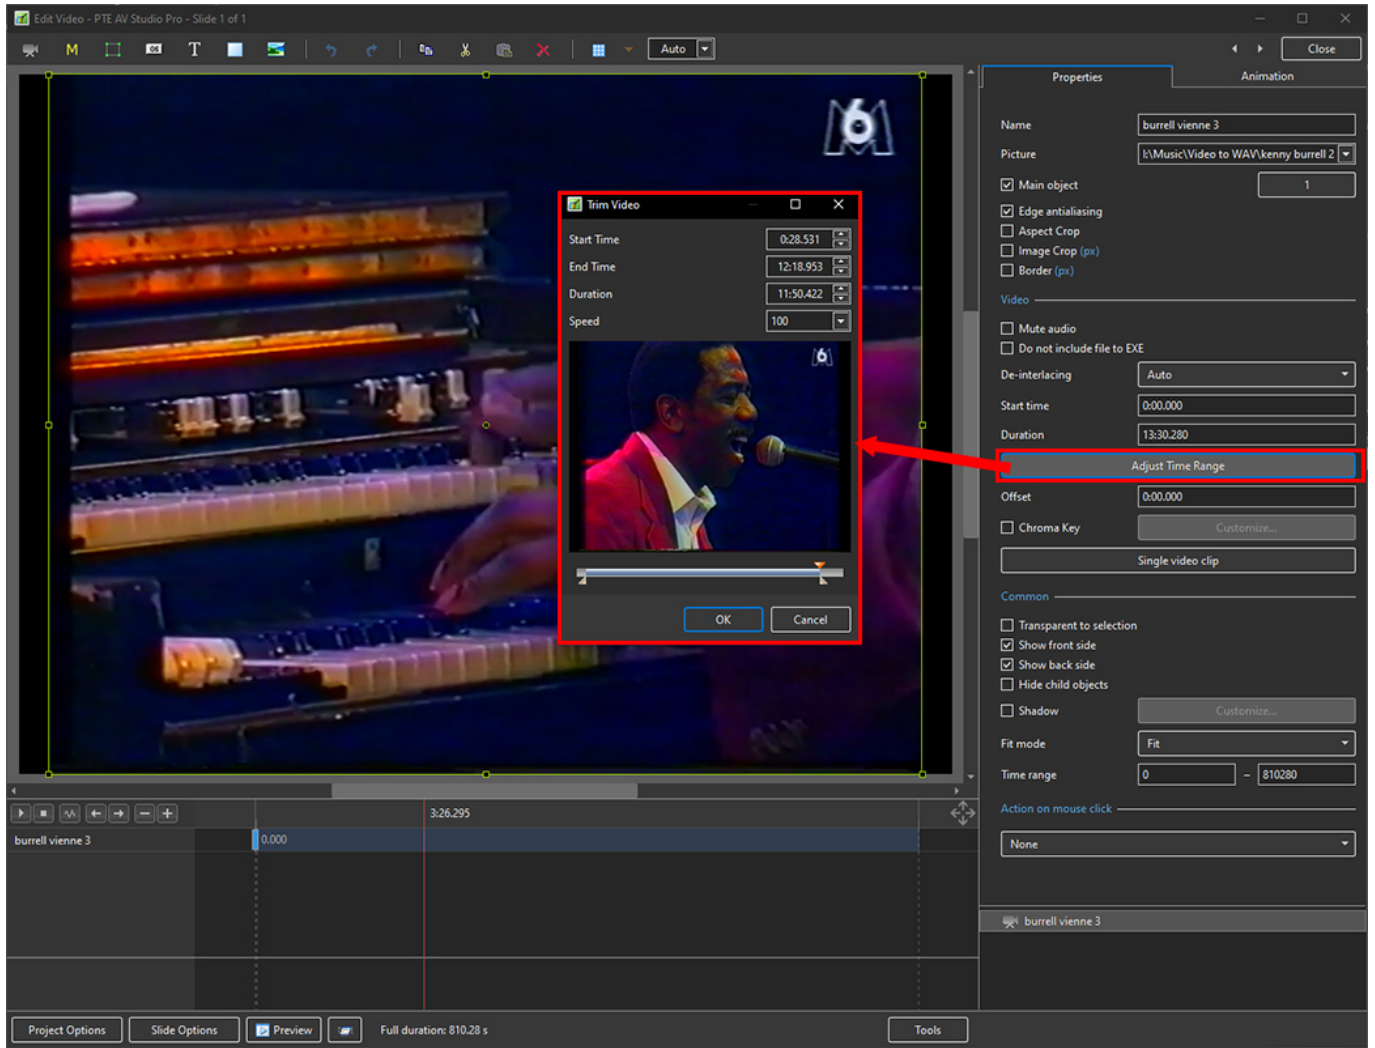

Edit a Video

Trimming the Start and End of a Video Clip

The Tools

In Objects and Animation:

In the Timeline:

From:
<https://docs.pteastudio.com/> - PTE AV Studio

Permanent link:
https://docs.pteastudio.com/en-us/10.0/how_to_v10/edit_video?rev=1648042245