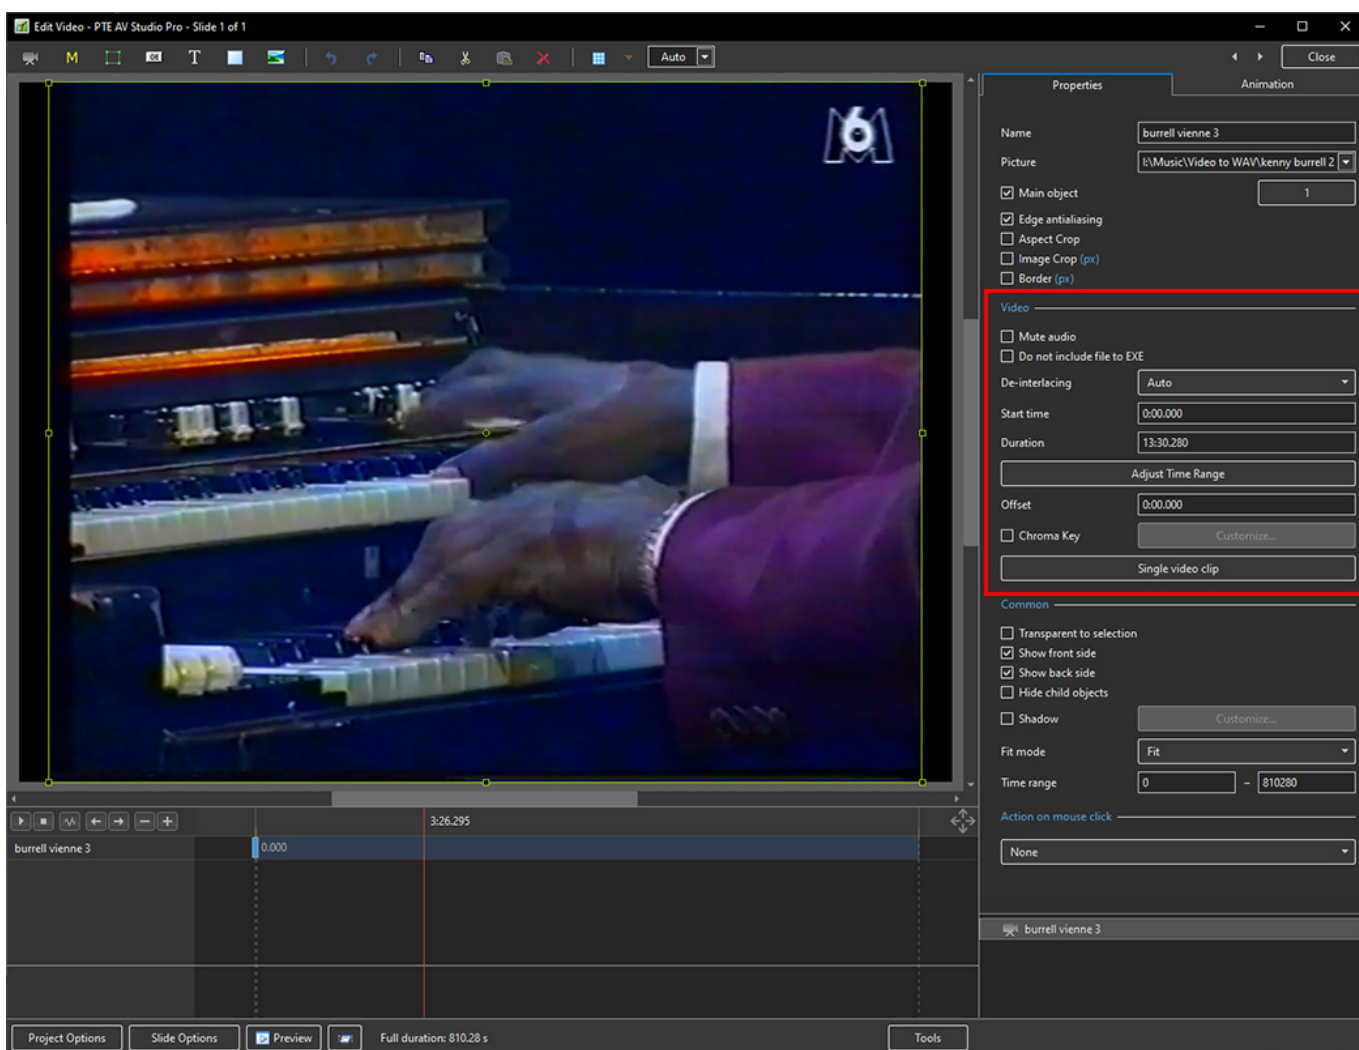

Edit a Video

Trimming the Start and End of a Video Clip

The Tools

In Objects and Animation:

In the Timeline:

From:
<https://docs.pteastudio.com/> - PTE AV Studio

Permanent link:
https://docs.pteastudio.com/en-us/10.0/how_to_v10/edit_video?rev=1648042245