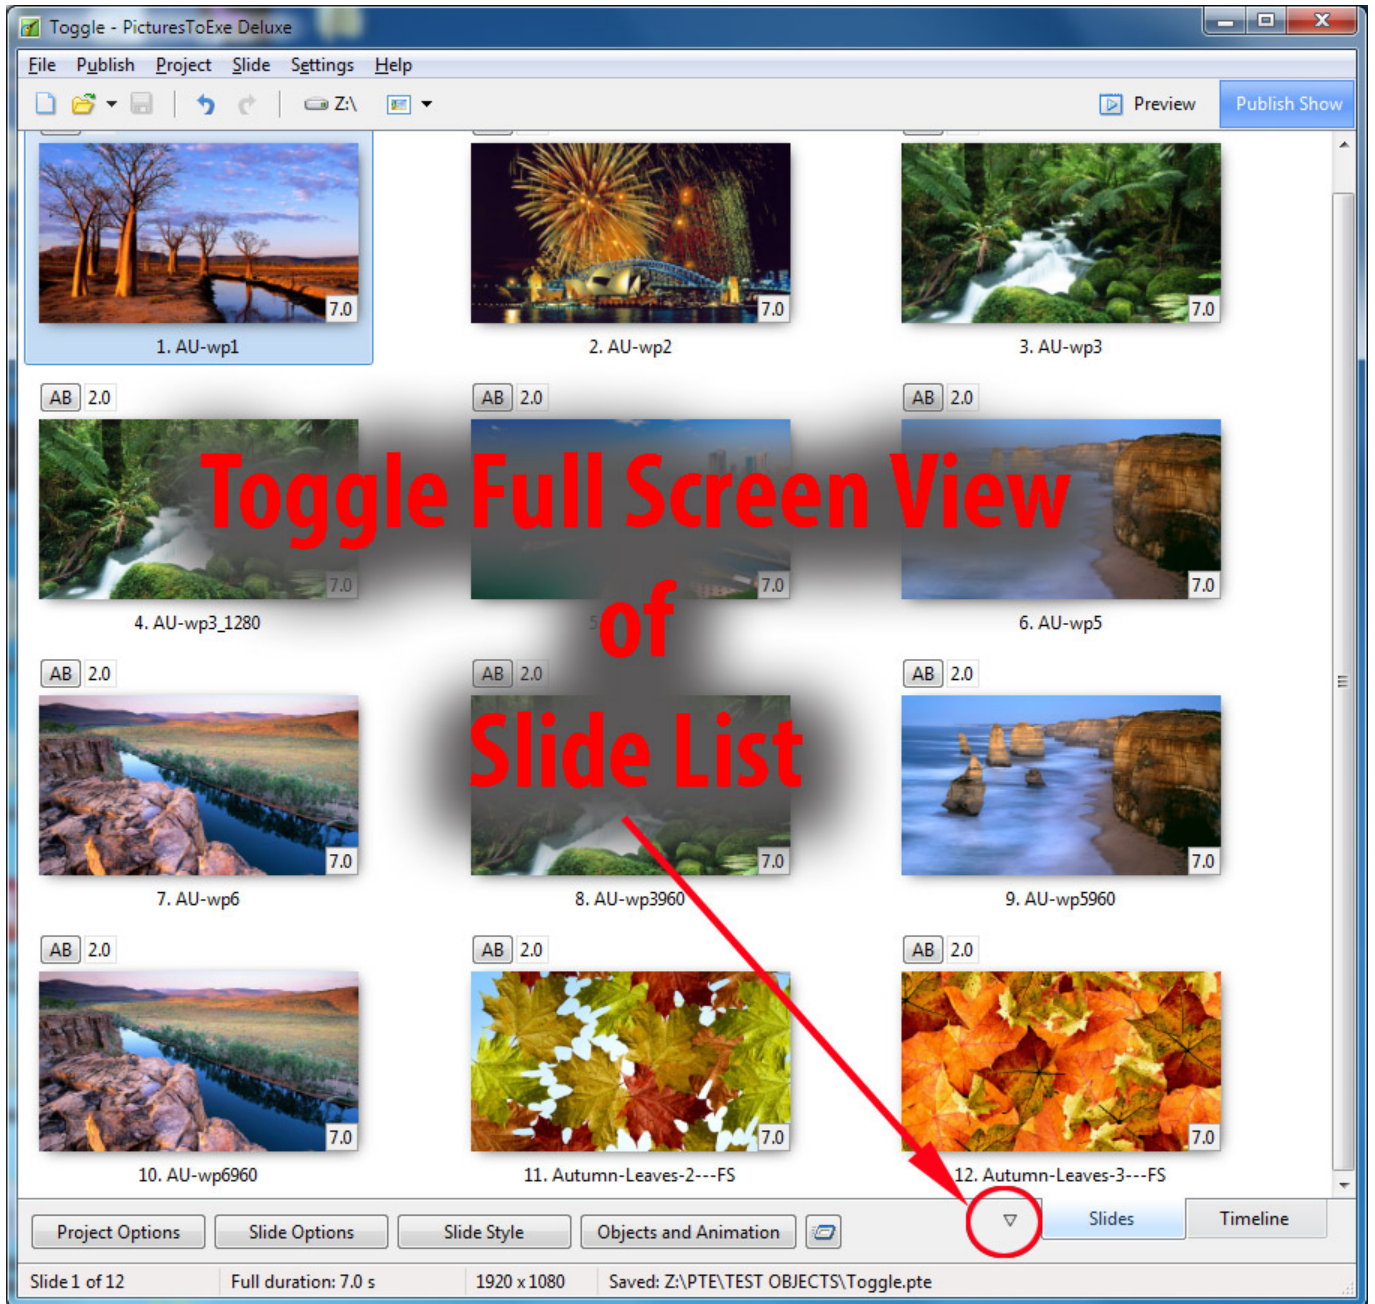

# Slide List View

## Standard View

## Full screen View of Slide List

From: <https://docs.pteastudio.com/> - PTE AV Studio

Permanent link: [https://docs.pteastudio.com/en-us/10.0/main-window\\_1/slide\\_list\\_view?rev=1563365363](https://docs.pteastudio.com/en-us/10.0/main-window_1/slide_list_view?rev=1563365363)