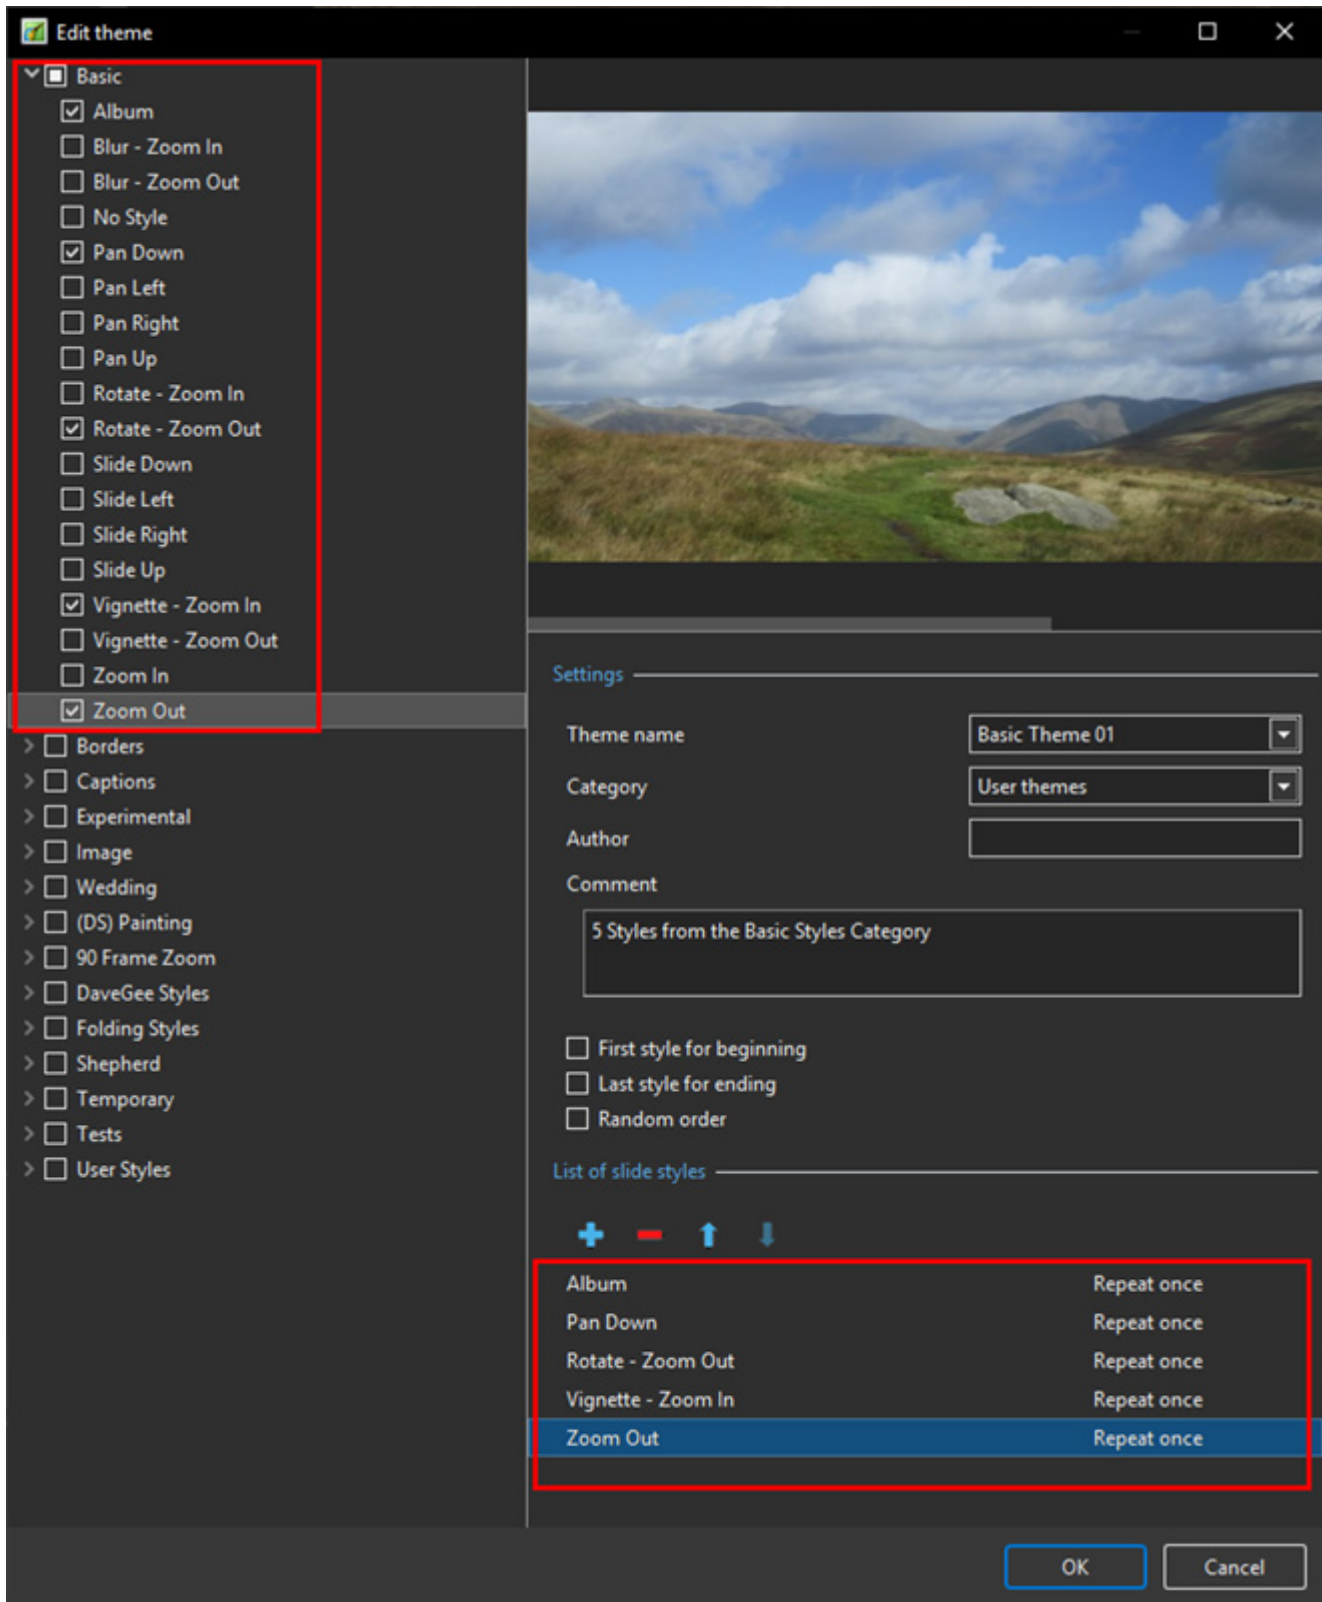

- The illustration below shows the creation of a Theme from a User Category
- First and Ending Styles are specified and have Text
- Random is specified for the middle section of the Theme