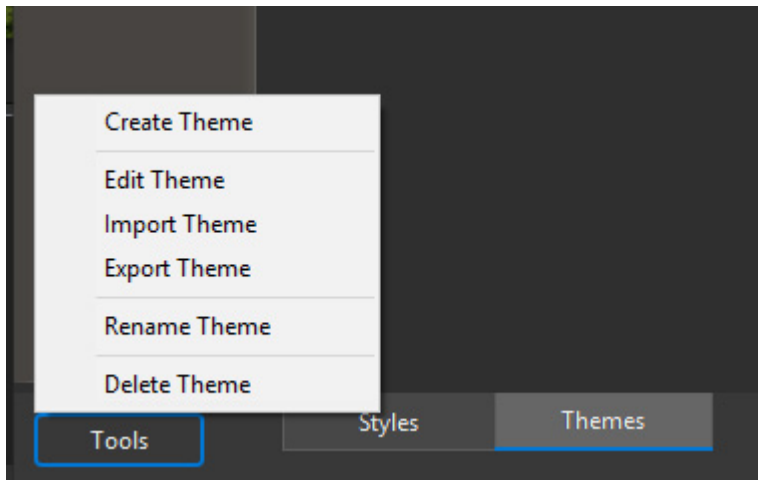

- Click on Tools and choose Import or Export
- To Import, navigate to the folder containing the .ptetheme file that you wish to Import
- Highlight the file and click on “Open” or Double Click on the file
- To Export, navigate to the folder to which you wish to save the .ptetheme
- Click on “Save”

From:
<https://docs.pteamstudio.com/> - **PTE AV Studio**

Permanent link:
<https://docs.pteamstudio.com/en-us/10.0/themes/create?rev=1569933314>

Last update: **2022/12/19 11:45**