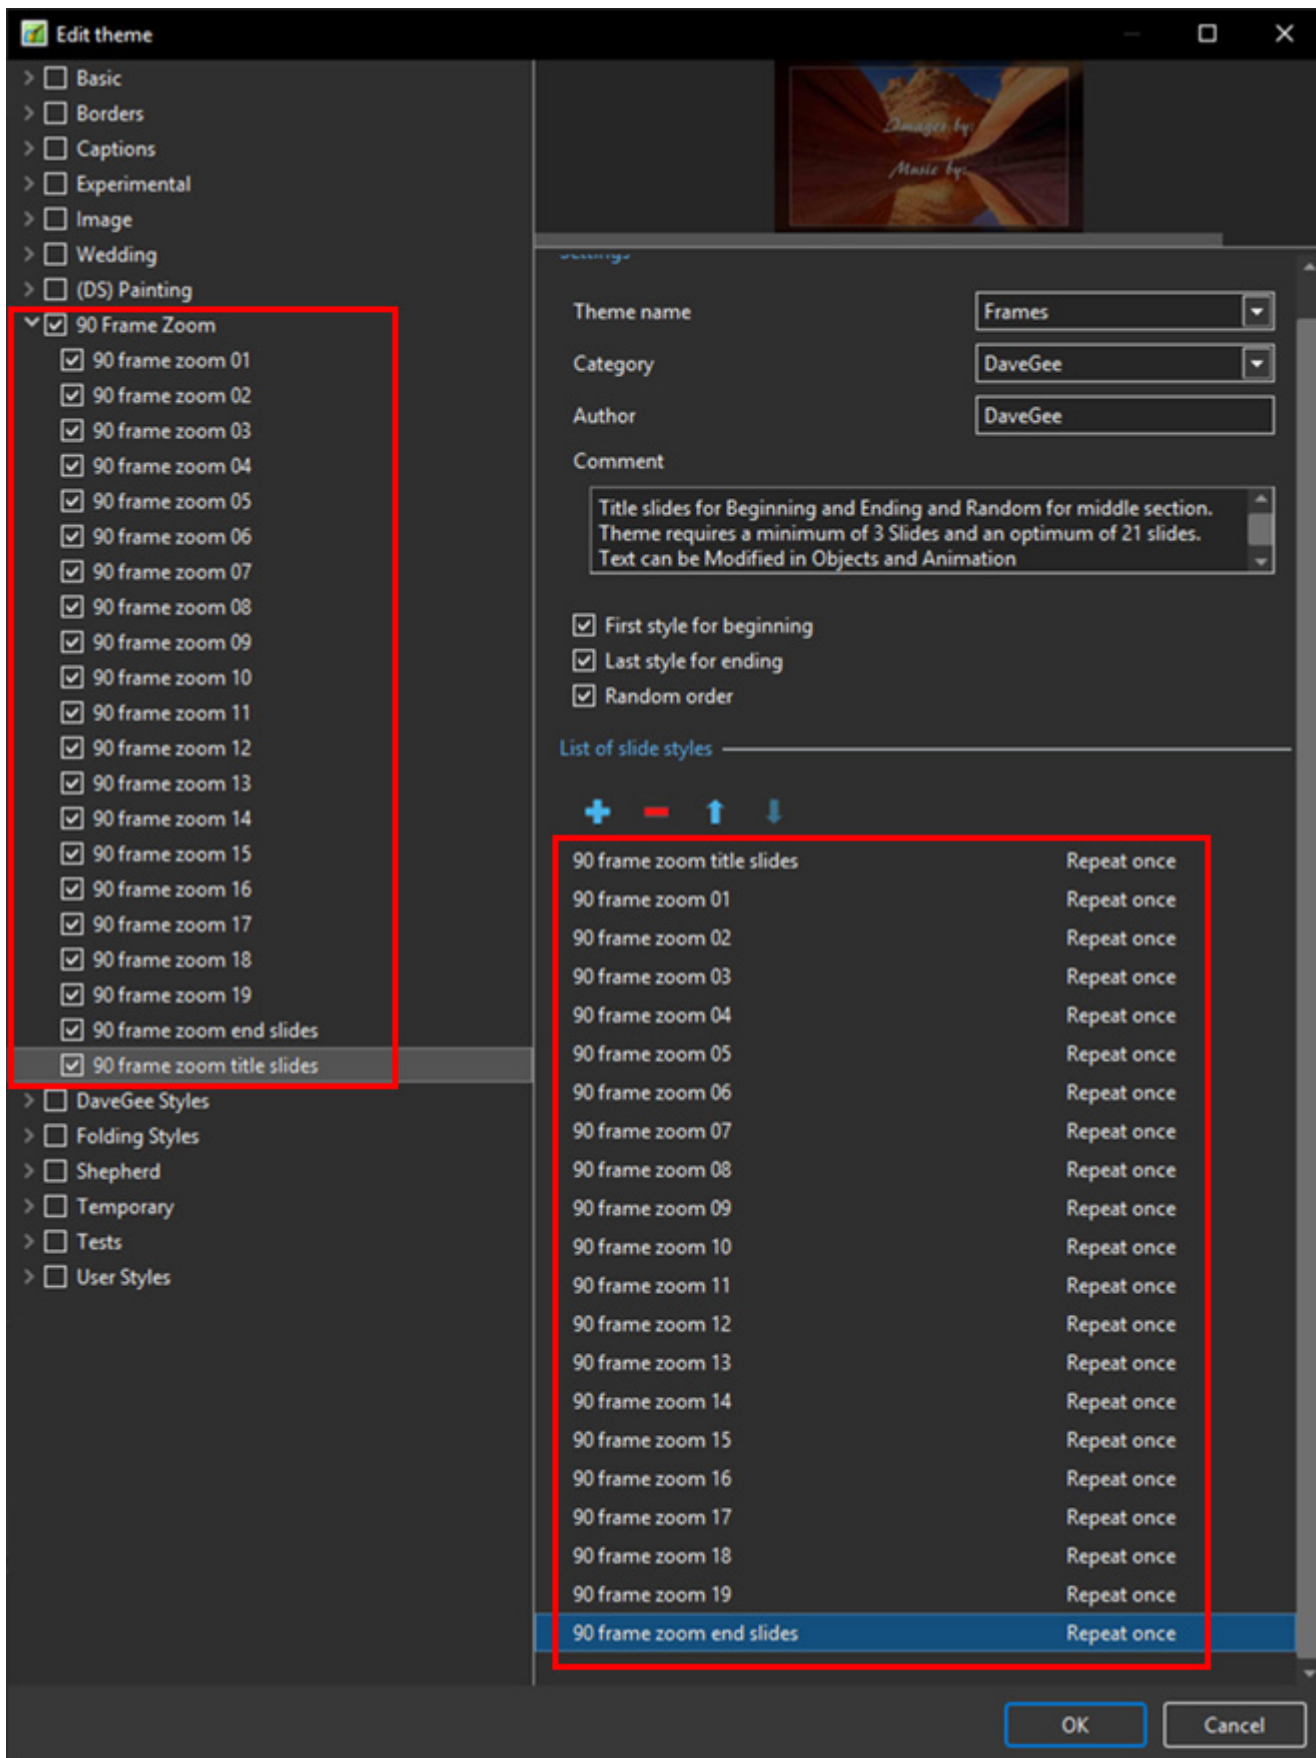

Import / Export a Theme

- Export is only available in the Deluxe Version