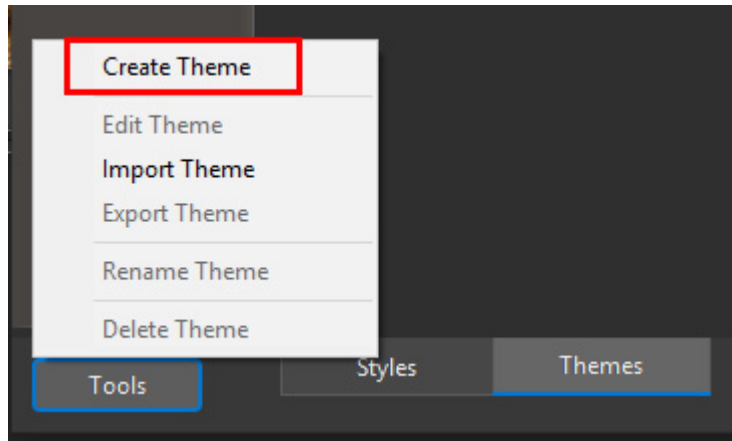

Create a Theme

- **This feature is only available in the Deluxe Edition**
- To create a Theme:
- Click on Tools and “Create Theme”

List of available Styles

- The left Panel shows the available Styles which can be used to construct the Theme

Settings

- The Upper Right Panel is the Preview Panel and shows a preview of the selected Style

- Enter a Name for the new Theme
- Select a Category or type in the Name to create a new Category
- Enter the Author's Name
- Enter any Comments
- The First Style for beginning can be specified by ticking the box
- The Last Slide for ending can be specified by ticking the box
- The Middle Section can be made Random by ticking the box - if the first two boxes are un-ticked then all Styles will be Random

List of Slide Styles

- The "+" Button can be used to add multiples instances of the selected Style
- The "-" Button can be used to delete the selected Style
- The Up and Down Arrows can be used to change the order of Styles in the Style List