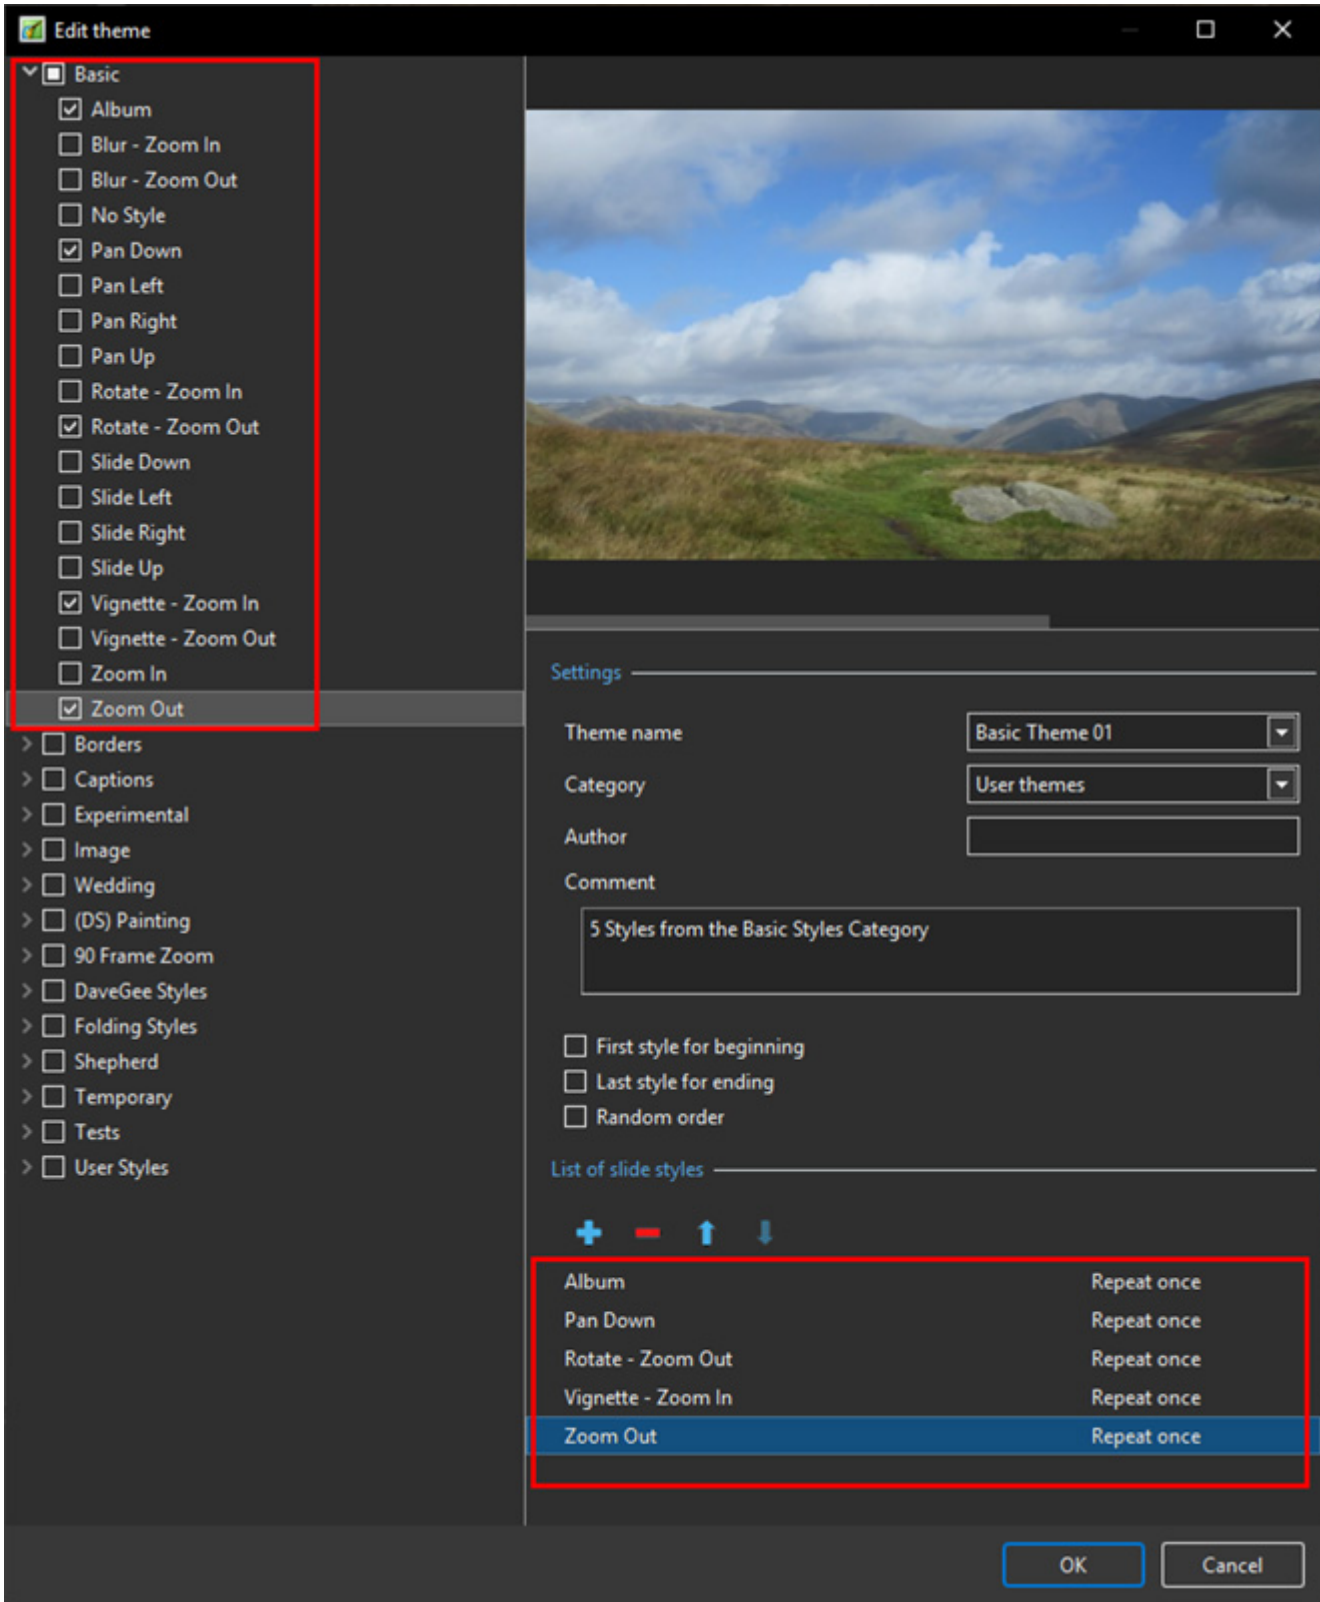

From:
<https://docs.pteamstudio.com/> - PTE AV Studio

Permanent link:
<https://docs.pteamstudio.com/en-us/10.0/themes/main?rev=1566384494>

Last update: **2022/12/19 11:45**