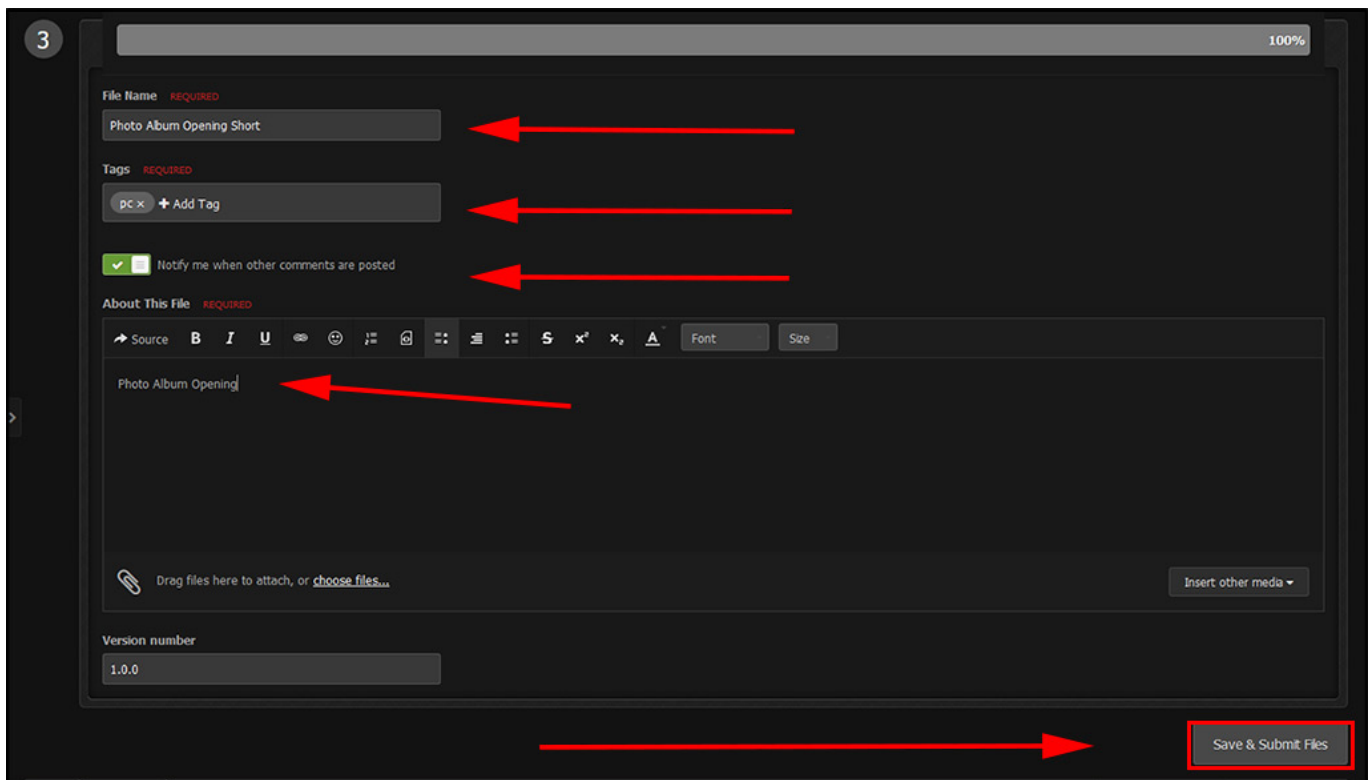

- Wait for Authorization before posting Links in the Forum etc.