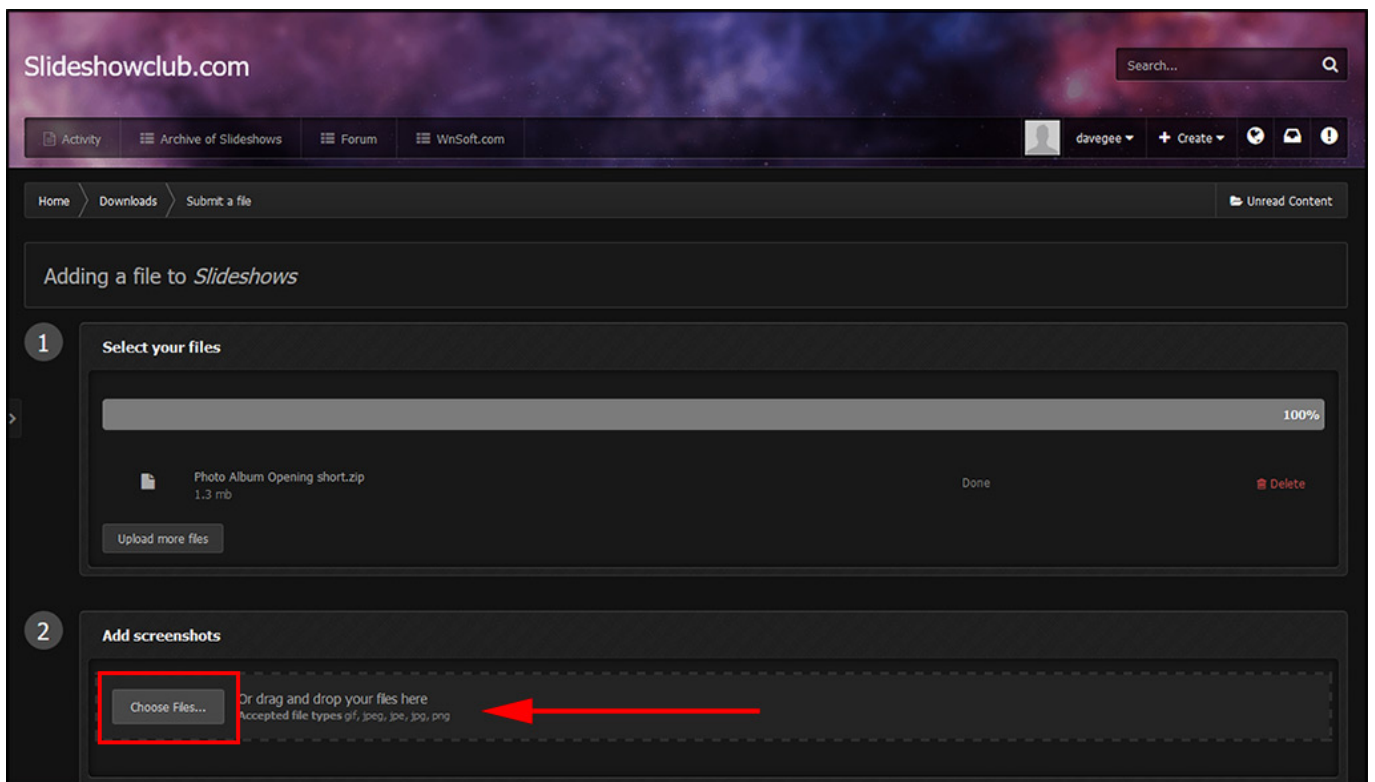

- Add a Screen Shot for a Thumbnail