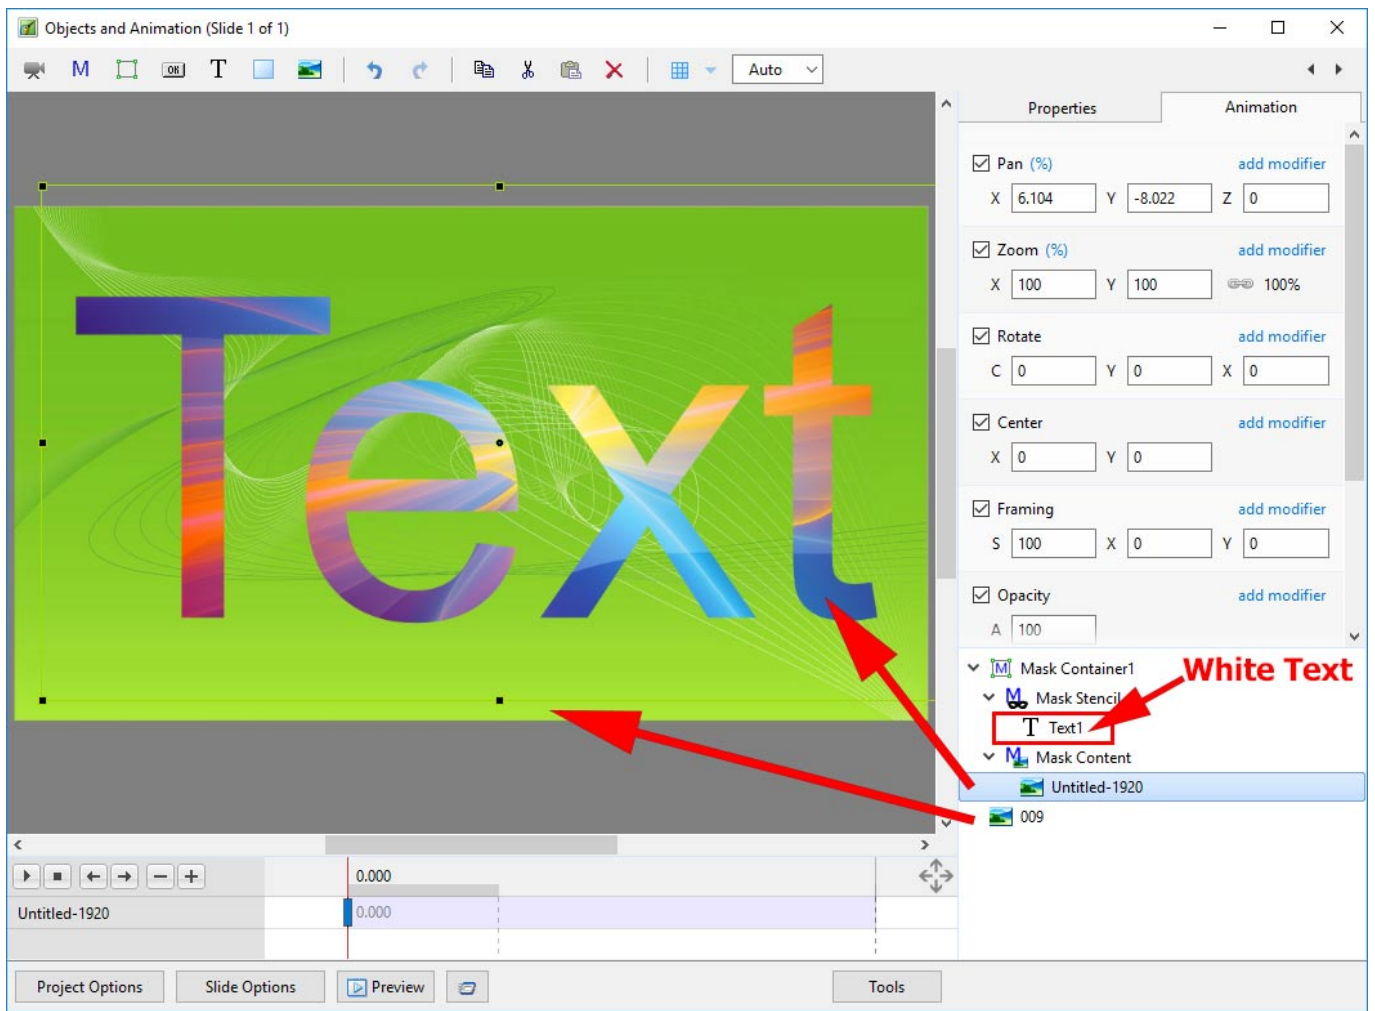

- You can then add Animation to the Image within the Mask
- You can Zoom, Pan etc the Mask Container

Add a Blank Mask

- You can add a Blank Mask to add your own Image as a Mask

- Add an Image as a Mask

- Add an Image as Mask Content

Text as a Mask

- Add Text as a Mask Stencil
- Add an Image to the Mask Content

Complex Masks

Masks in Version 9 also have another property which enables complex masks to be generated from a mixture of black and white objects: the ability to switch the “Alpha Channel” on and off. Here is an example using two black rectangles with a white centre rectangle. Remember “white reveals” and “black conceals”..

These two rectangles can be used to generate a composite mask. The two rectangles are now used as mask stencils in a user-defined mask. Rectangle 2 is above Rectangle 1. For Rectangle 2, if “Convert to Alpha Image” is ON, then the black area where Rectangle 2 overlaps Rectangle 1 becomes transparent.