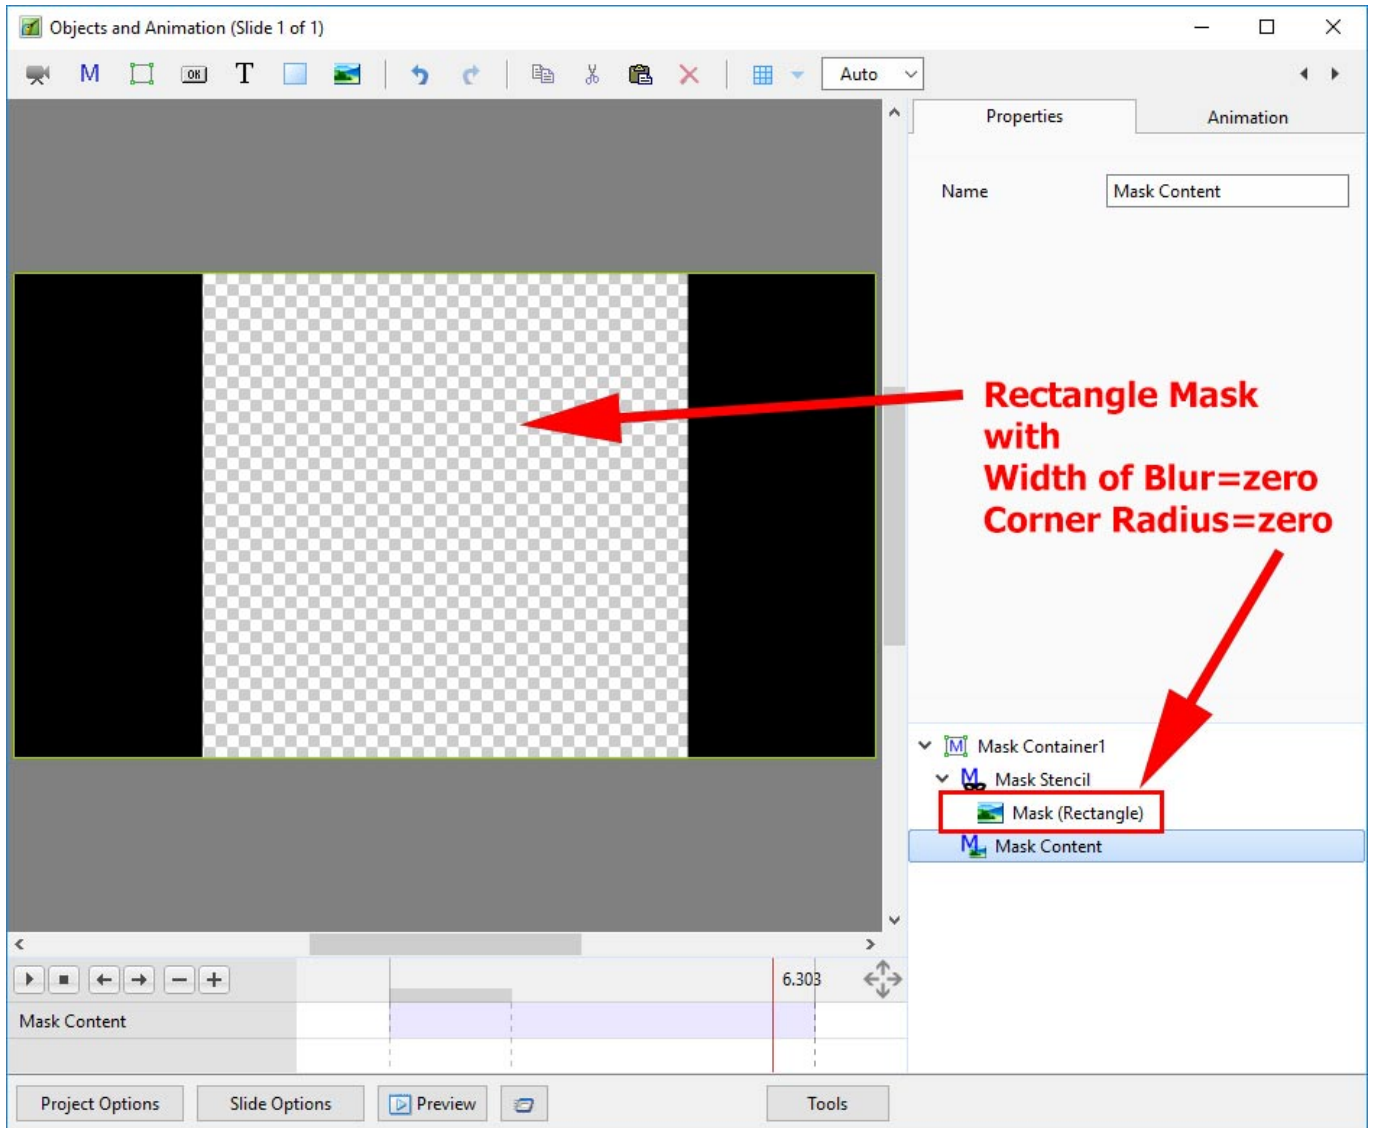

You are offered three alternatives

Add a Mask Template

- Choose from Circle or Rectangle

- Click OK to add the Mask to the Object Panel
- A Rectangle Mask is added to the Mask Stencil

- Right Click on Mask Content and Add / Image

- You can then add Animation to the Image within the Mask
- You can Zoom, Pan etc the Mask Container

Add a Blank Mask

- You can add a Blank Mask to add your own Image as a Mask

- Add an Image as a Mask

- Add an Image as Mask Content

These two rectangles can be used to generate a composite mask. The two rectangles are now used as mask stencils in a user-defined mask. Rectangle 2 is above Rectangle 1. For Rectangle 2, if “Convert to Alpha Image” is ON, then the black area where Rectangle 2 overlaps Rectangle 1 becomes transparent.