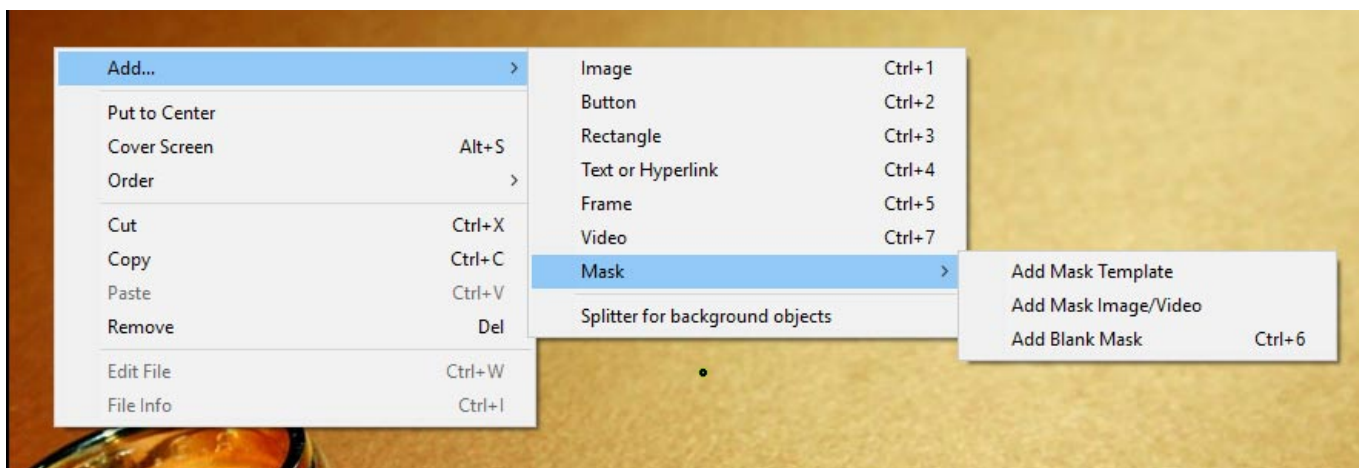

Add a Mask Object

To add a Mask Object you can:

- Click on the “M” Icon at the top right hand side of the Objects and Animation Screen
- Right Click in the Object Panel or Main Screen in Objects and Animation and choose to “Add a Mask”

You are offered three alternatives

Add a Mask Template

- Choose from Circle or Rectangle

- Click OK to add the Mask to the Object Panel
- A Rectangle Mask is added to the Mask Stencil

- Right Click on Mask Content and Add / Image

Text as a Mask

- Add Text as a Mask Stencil
- Add an Image to the Mask Content

Complex Masks

Masks in Version 9 also have another property which enables complex masks to be generated from a mixture of black and white objects: the ability to switch the “Alpha Channel” on and off. Here is an example using two black rectangles with a white centre rectangle. Remember “white reveals” and “black conceals”..