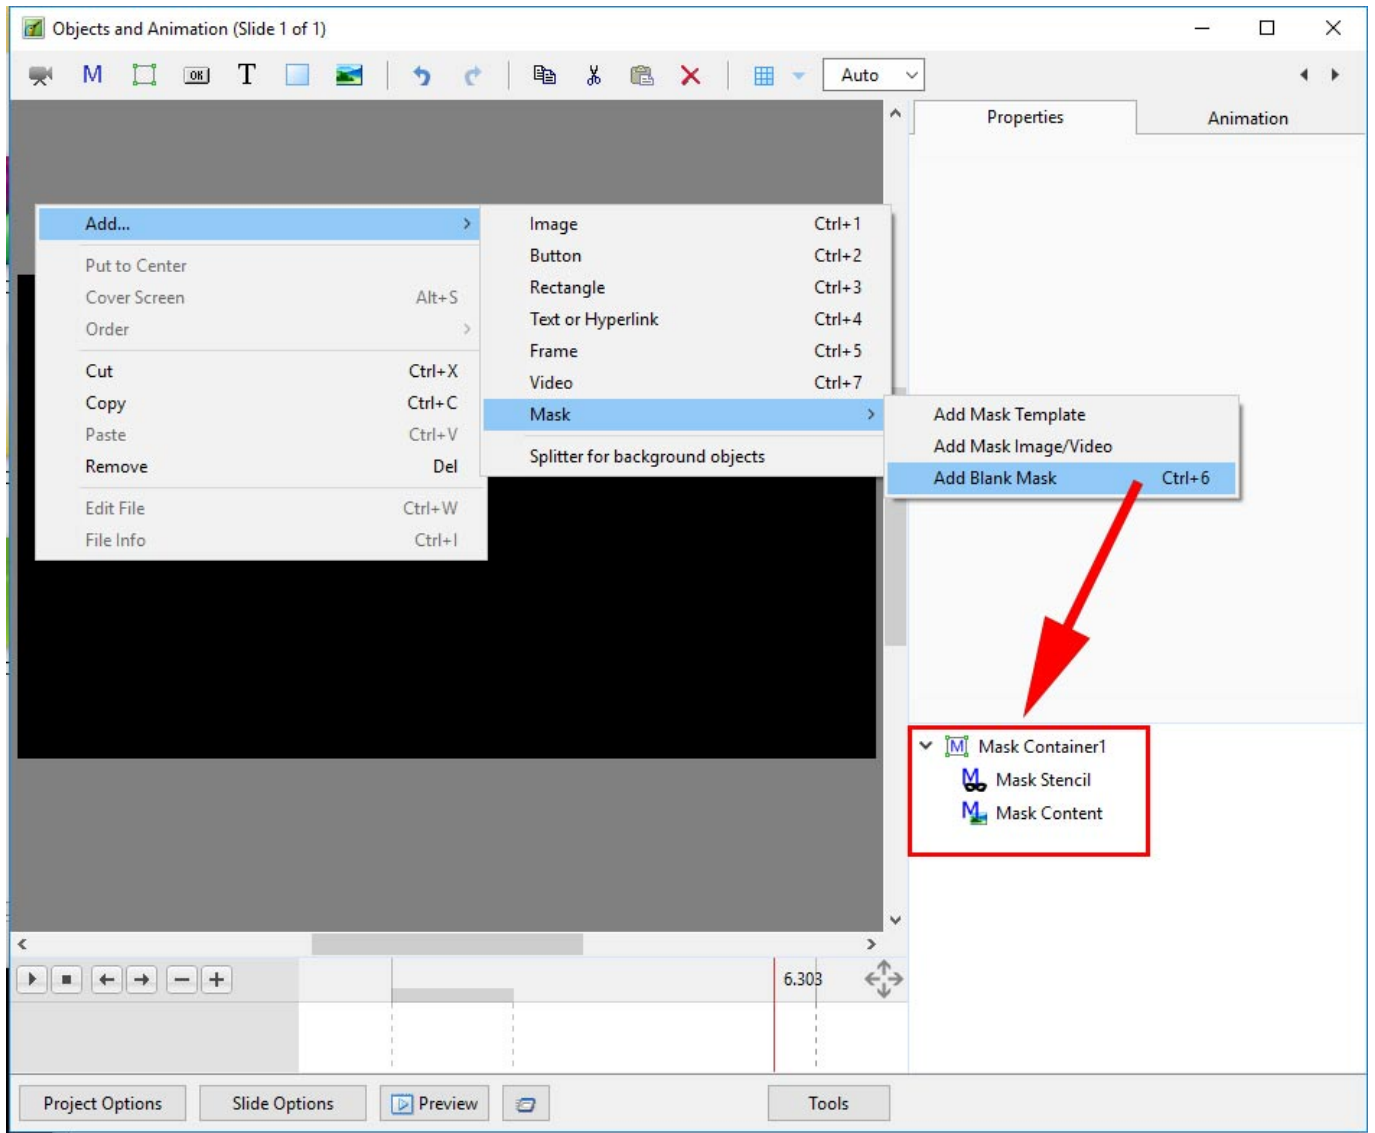

You are offered three alternatives

Add a Mask Template

- Choose from Circle or Rectangle

- Click OK to add the Mask to the Object Panel
- A Rectangle Mask is added to the Mask Stencil

- Right Click on Mask Content and Add / Image

- You can then add Animation to the Image within the Mask
- You can Zoom, Pan etc the Mask Container

Add a Blank Mask

- You can add a Blank Mask to add your own Image as a Mask

- Add an Image as a Mask

- Add an Image as Mask Content