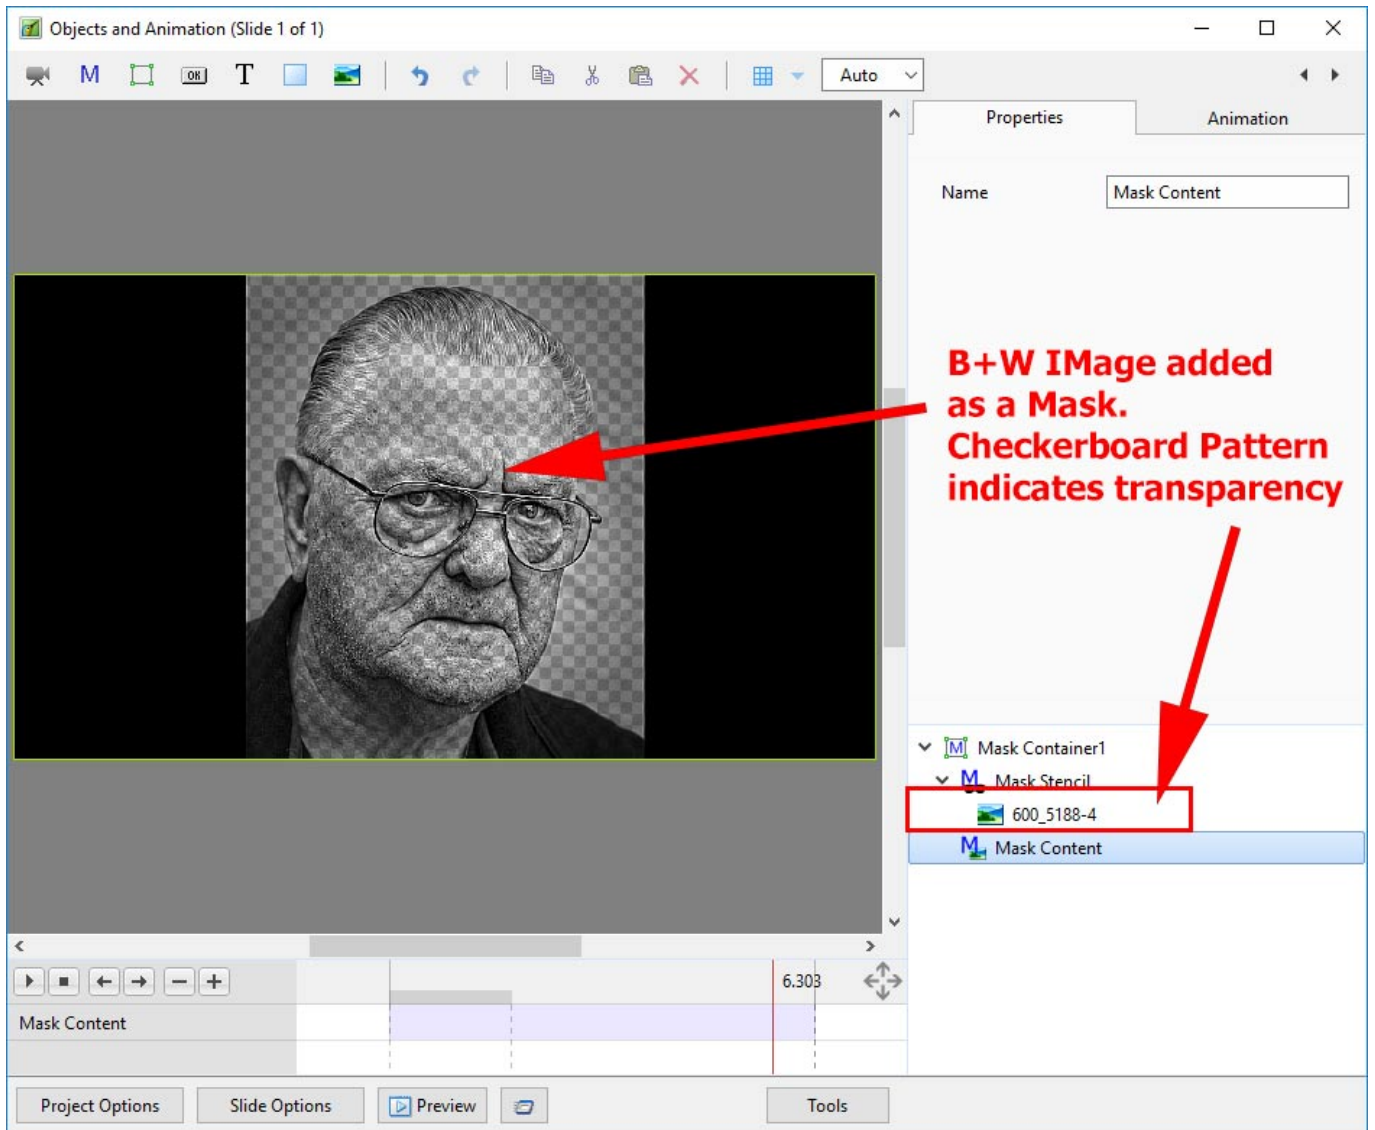

Add a Mask Object

To add a Mask Object you can:

- Click on the “M” Icon at the top right hand side of the Objects and Animation Screen
- Right Click in the Object Panel or Main Screen in Objects and Animation and choose to “Add a Mask”

You are offered three alternatives

Add a Mask Template

- Choose from Circle or Rectangle

- Click OK to add the Mask to the Object Panel
- A Rectangle Mask is added to the Mask Stencil

- Right Click on Mask Content and Add / Image

- You can then add Animation to the Image within the Mask
- You can Zoom, Pan etc the Mask Container

Add a Blank Mask

- You can add a Blank Mask to add your own Image as a Mask

- Add an Image as a Mask

- Add an Image as Mask Content

These two rectangles can be used to generate a composite mask. The two rectangles are now used as mask stencils in a user-defined mask. Rectangle 2 is above Rectangle 1. For Rectangle 2, if “Convert to Alpha Image” is ON, then the black area where Rectangle 2 overlaps Rectangle 1 becomes transparent.