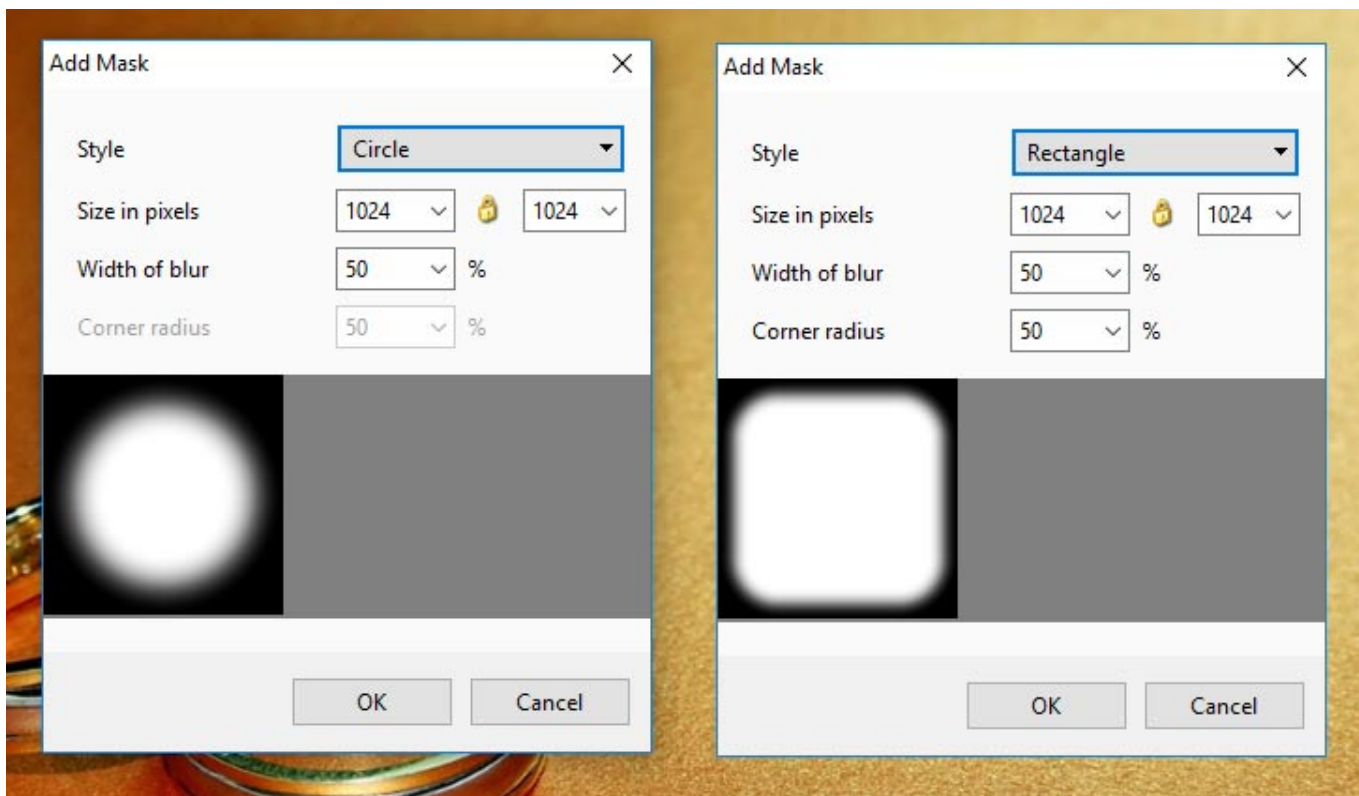

Add a Mask Object

To add a Mask Object you can:

- Click on the “M” Icon at the top right hand side of the Objects and Animation Screen
- Right Click in the Object Panel or Main Screen in Objects and Animation and choose to “Add a Mask”

You are offered three alternatives

Add a Mask Template

- Choose from Circle or Rectangle

- Click OK to add the Mask to the Object Panel
- A Rectangle Mask is added to the Mask Stencil

- Right Click on Mask Content and Add / Image

Text as a Mask

- Add Text as a Mask Stencil
- Add an Image to the Mask Content

Complex Masks

Masks in Version 9 also have another property which enables complex masks to be generated from a mixture of black and white objects: the ability to switch the “Alpha Channel” on and off. Here is an example using two black rectangles with a white centre rectangle. Remember “white reveals” and “black conceals”..

These two rectangles can be used to generate a composite mask. The two rectangles are now used as mask stencils in a user-defined mask. Rectangle 2 is above Rectangle 1. For Rectangle 2, if “Convert to Alpha Image” is ON, then the black area where Rectangle 2 overlaps Rectangle 1 becomes transparent.