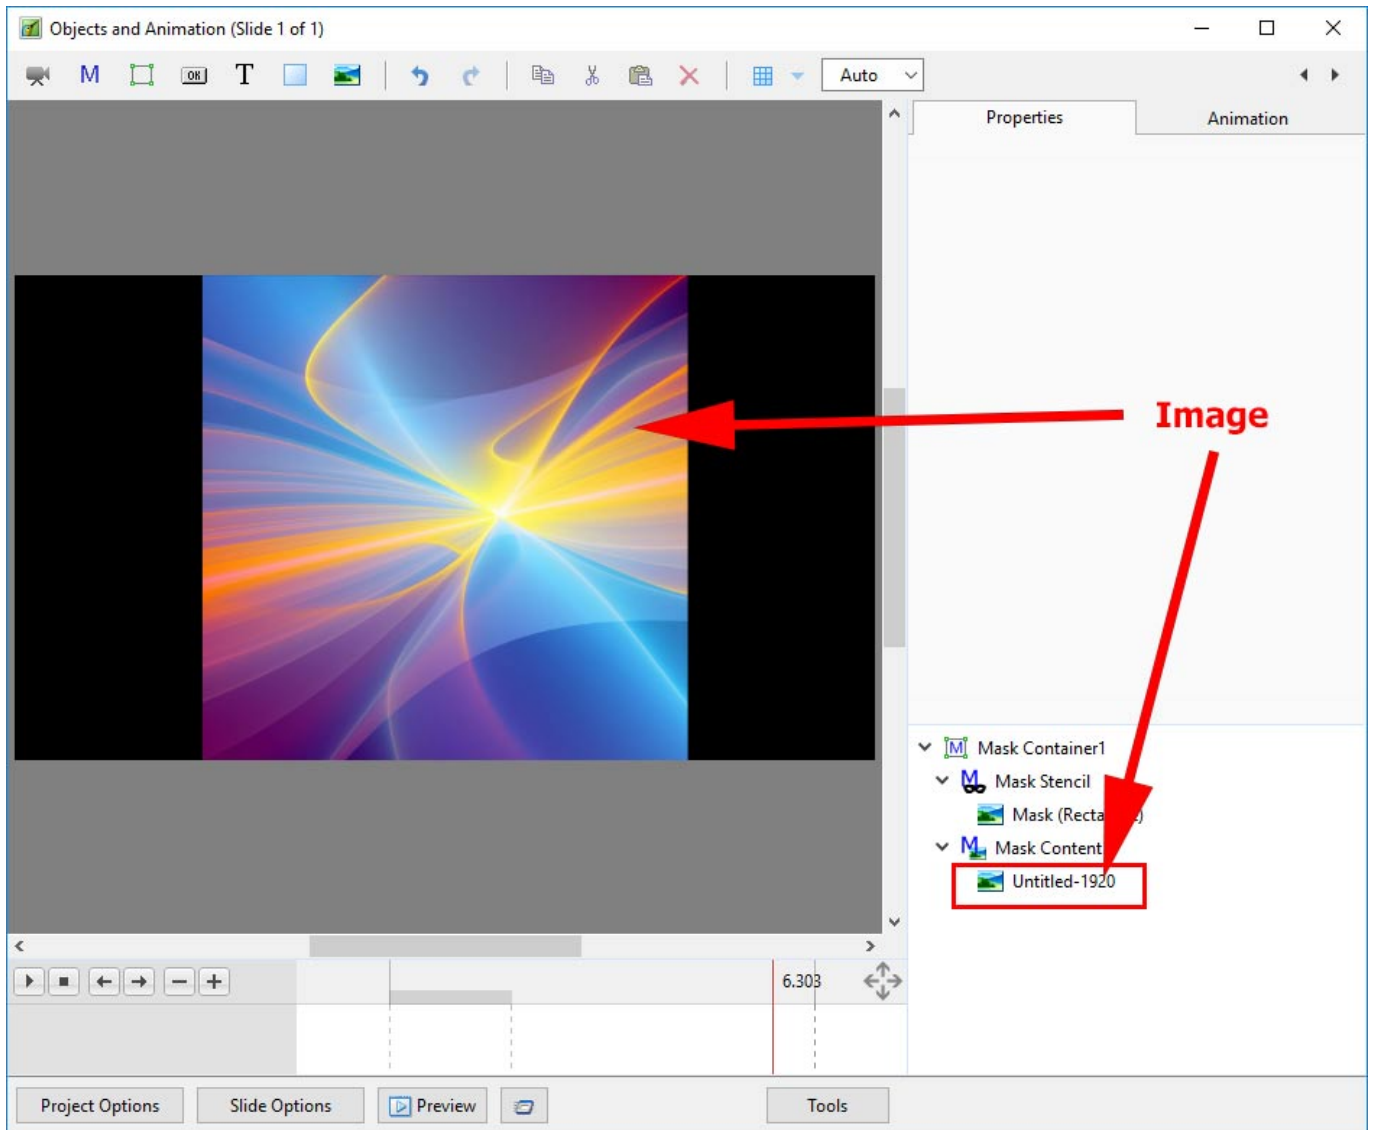

You are offered three alternatives

Add a Mask Template

- Choose from Circle or Rectangle

- Click OK to add the Mask to the Object Panel
- A Rectangle Mask is added to the Mask Stencil

- Right Click on Mask Content and Add / Image

- You can then add Animation to the Image within the Mask
- You can Zoom, Pan etc the Mask Container

Add a Blank Mask

- You can add a Blank Mask to add your own Image as a Mask

- Add an Image as a Mask

- Add an Image as Mask Content

These two rectangles can be used to generate a composite mask. The two rectangles are now used as mask stencils in a user-defined mask. Rectangle 2 is above Rectangle 1. For Rectangle 2, if “Convert to Alpha Image” is ON, then the black area where Rectangle 2 overlaps Rectangle 1 becomes transparent.