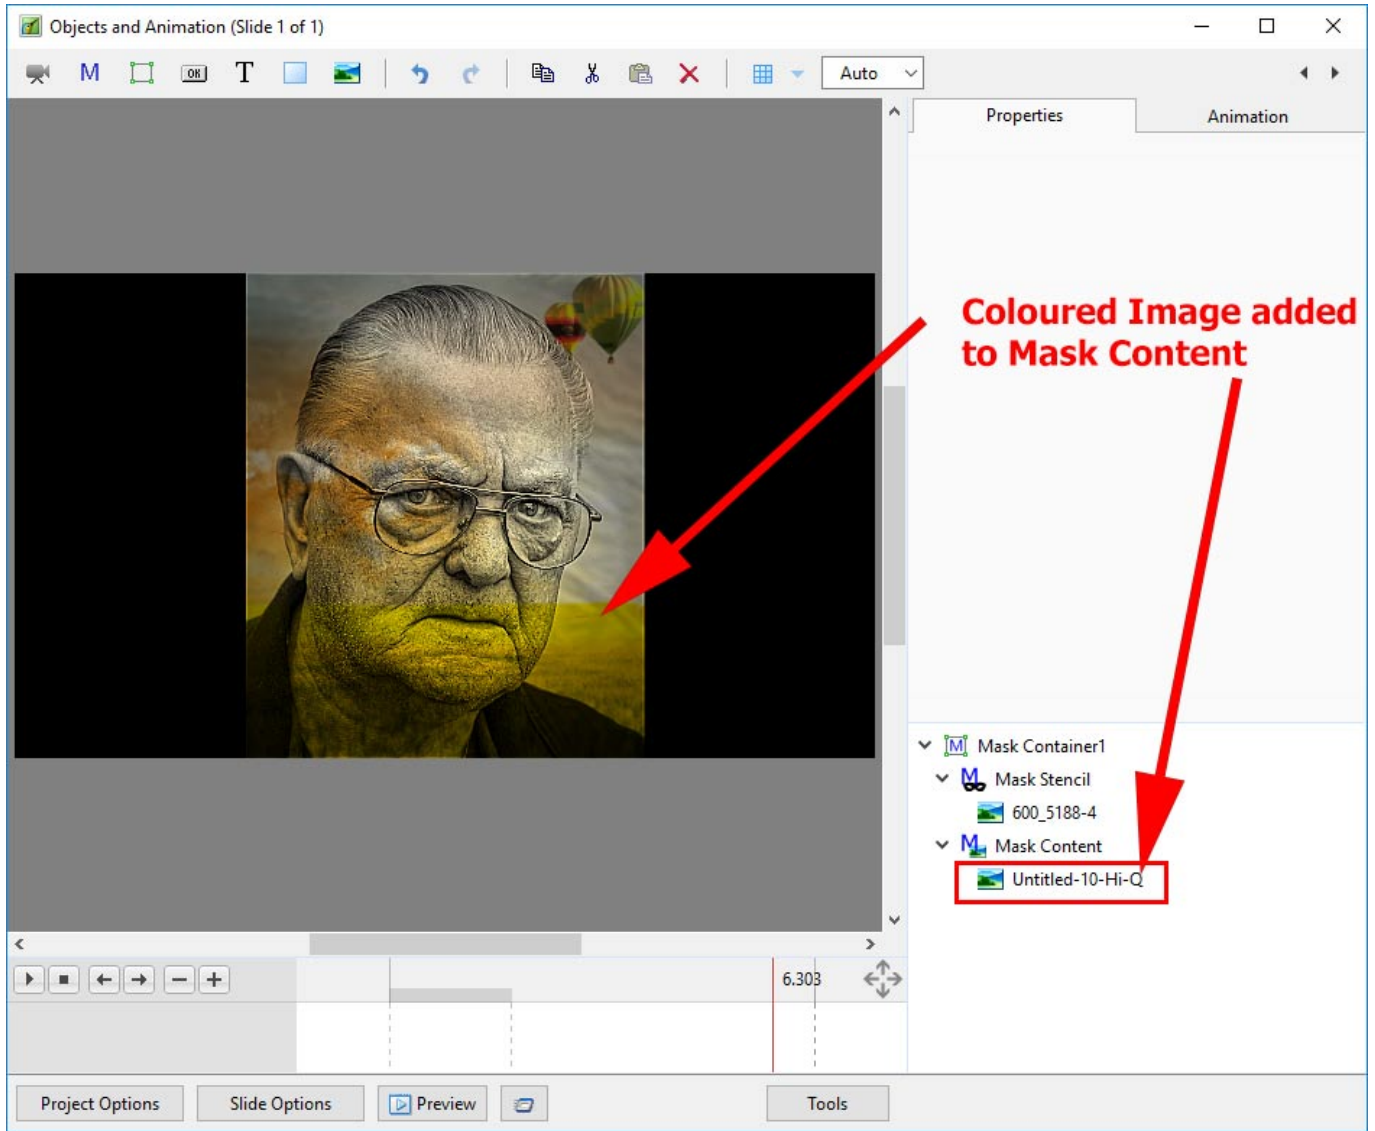

- You can then add Animation to the Image within the Mask
- You can Zoom, Pan etc the Mask Container

Add a Blank Mask

- You can add a Blank Mask to add your own Image as a Mask

- Add an Image as a Mask

- Add an Image as Mask Content

Text as a Mask

- Add Text as a Mask Stencil
- Add an Image to the Mask Content

Complex Masks

Masks in Version 9 also have another property which enables complex masks to be generated from a mixture of black and white objects: the ability to switch the “Alpha Channel” on and off. Here is an example using two black rectangles with a white centre rectangle. Remember “white reveals” and “black conceals”..

These two rectangles can be used to generate a composite mask. The two rectangles are now used as mask stencils in a user-defined mask. Rectangle 2 is above Rectangle 1. For Rectangle 2, if “Convert to Alpha Image” is ON, then the black area where Rectangle 2 overlaps Rectangle 1 becomes transparent.