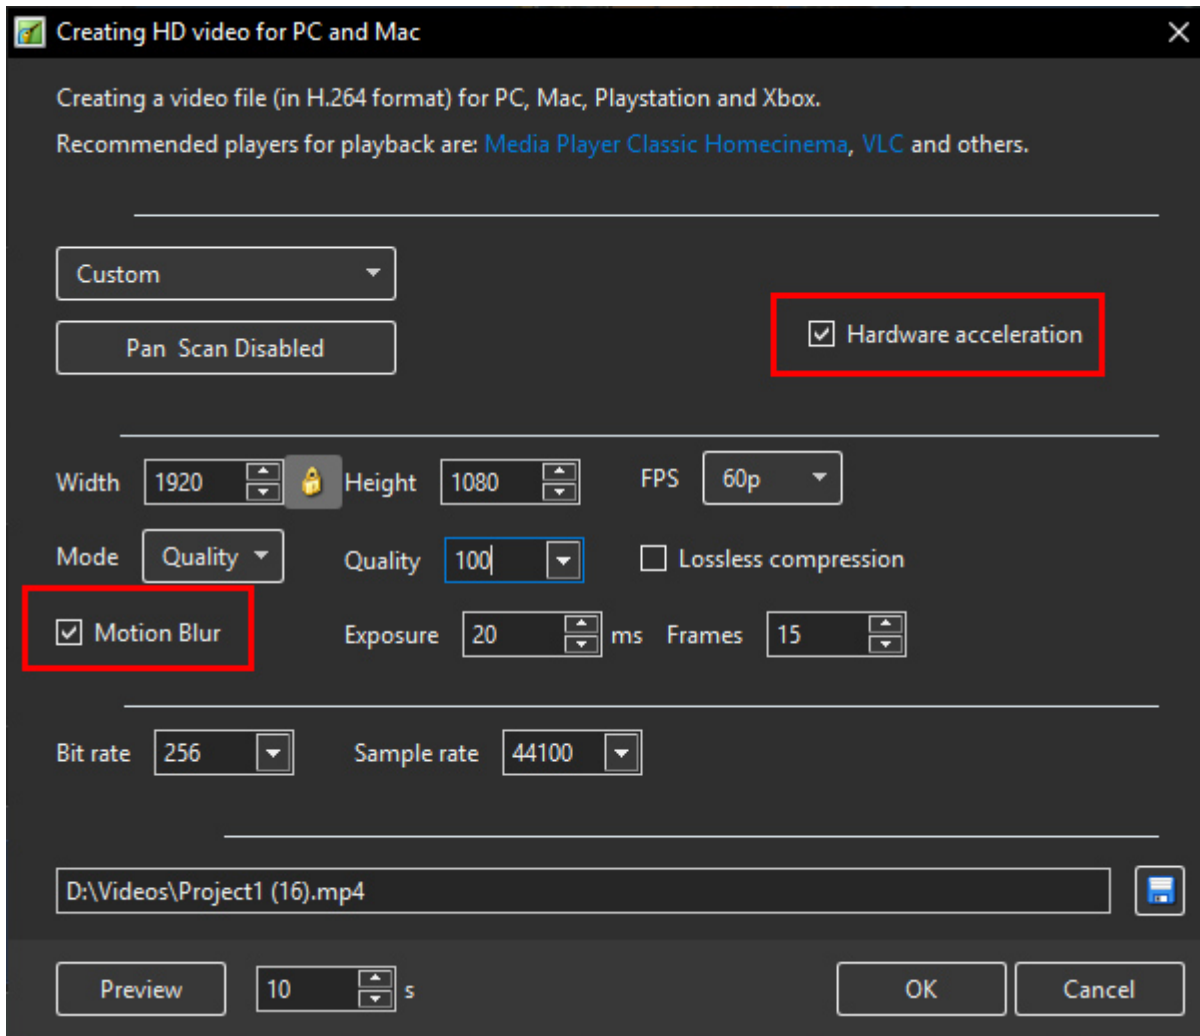

Improved Playback of Video Clips

- Hardware acceleration for smooth playback of video clips.
- Added support of new video codecs: HEVC and VP9.
- Direct support of H.264 video clips - Video converter is not required anymore.

Audio and Improved Timeline View

- Added support of M4A audio files.
- Added two buttons "+" and "-" to change the scale in the Timeline view.

Other Improvements

- New sorting method for images in the File list: Exif Date, original date of a photo.
- Vastly improved quality of edge anti-aliasing for images and video clips with 3D transformations.
- Auto Updates of PicturesToExe
- New transition: Cube 3D
- Support of files from network resources