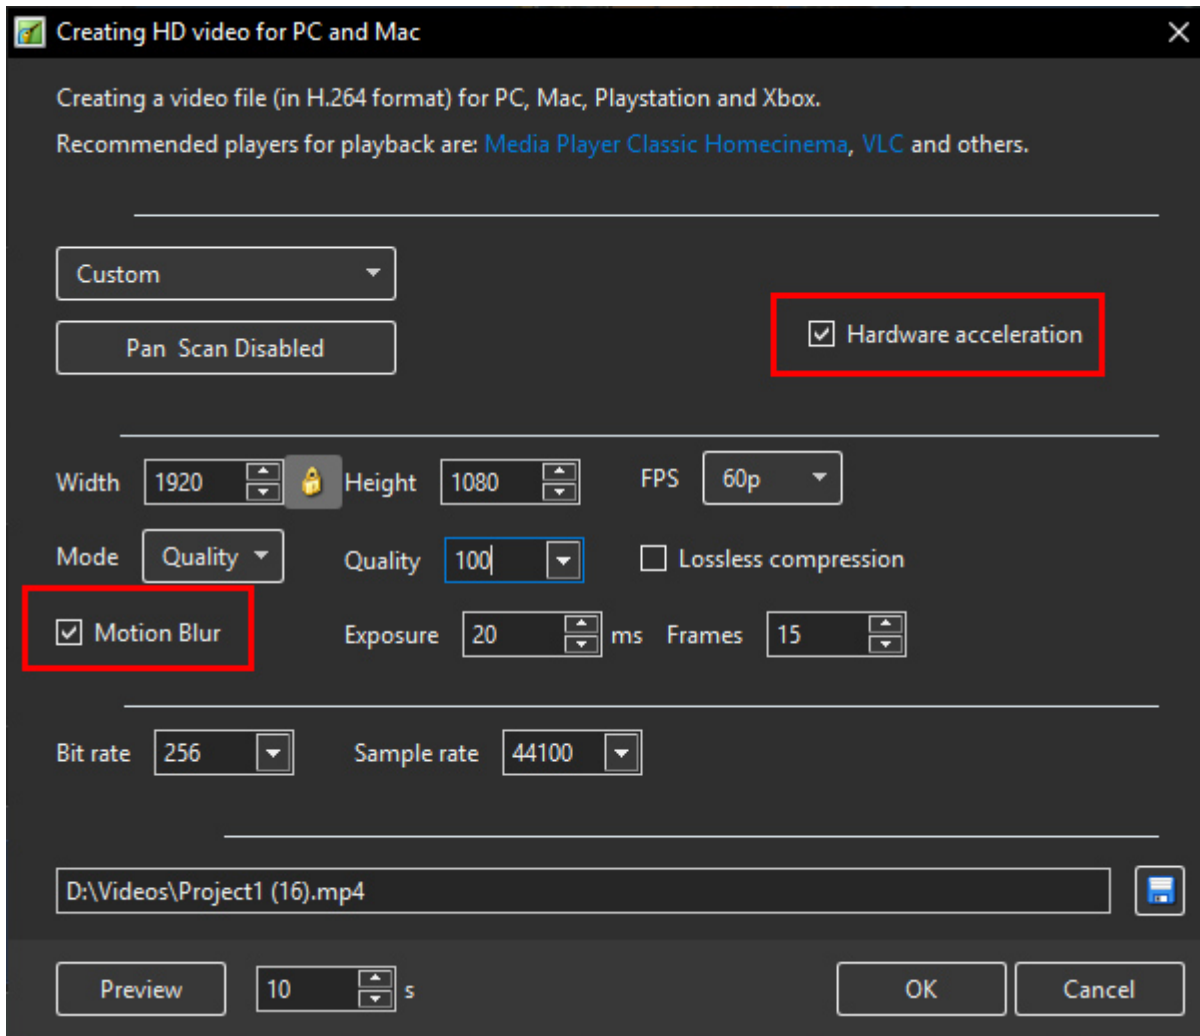

Improved Playback of Video Clips

- Hardware acceleration for smooth playback of video clips.
- Added support of new video codecs: HEVC and VP9.
- Direct support of H.264 video clips - Video converter is not required anymore.

Audio and Improved Timeline View

- Added support of M4A audio files.
- Added two buttons "+" and "-" to change the scale in the Timeline view.

Other Improvements

- New sorting method for images in the File list:
  - Exif Date - the original date of a photo
  - Date - Date last modified
- Vastly improved quality of edge anti-aliasing for images and video clips with 3D transformations.
- Auto Updates of PicturesToExe